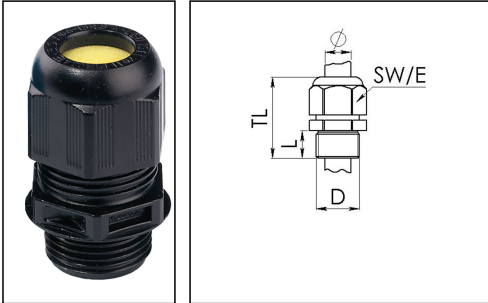

ESKE/1-e 12

Ex-cable gland, polyamide with short thread, RAL 9005, M12

Products may differ in size, colour and appearance to those shown. If you require further information or customisation, please contact us directly.

Material cable gland	Polyamide
Material sealing gasket	EPDM
Temp. range min	-40 °C
Temp. range max	75 °C
Protection class	IP66 / IP68 (5 bar 30 min)
Marking	II 2 D Ex tb IIIC Db, II 2 G Ex eb IIC Gb
Approval	PTB 13 ATEX 1015 X, IECEx PTB 13.0034X
Glow wire test	750 °C
Thread type	M
Ø Connection thread D	12
Lead	1,5
Length screw-in thread L	9 mm
Ø cable diameter min	3 mm
Ø cable diameter max	6 mm
Key width SW	16 mm
Collar diameter (E)	18 mm
Total length TL	29 mm - 34 mm
Install. torques fitting	2 N/m
Install. torques cap nut	2 N/m
Equipment	Incl. connection thread gasket
Product Color	RAL 9005
Order no. RAL 9005	10103363
Type	ESKE/1-e 12
Packing unit	50
ETIM-Classification	EC000441