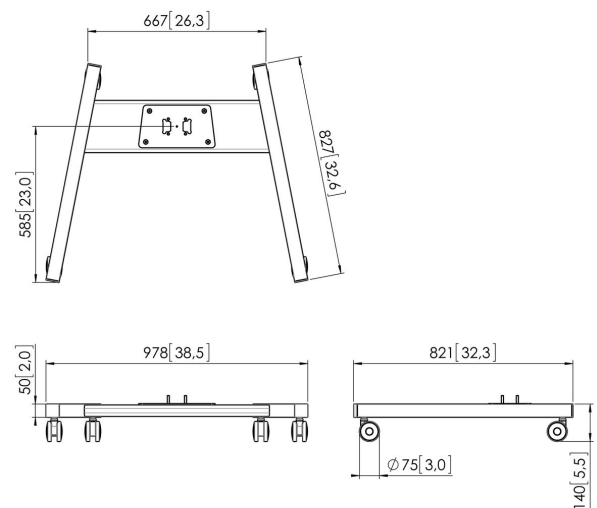

## PFT 8520 Trolley Frame

The PFT8520 trolley frame is a part of the modular Connect-it system with which you can create a mobile solution for medium- to large-sized displays.

## PFT 8520 Trolley Frame

# Specifications

Article number (SKU)	7328524
Colour	Silver
EAN single box	8712285323928
Height	140
Width	978
Depth	826
TÜV certified	Yes
Guarantee	5 years

VOGEL'S HOLDING BV (©)

All rights reserved.  
Subject to printing errors,  
technical and price  
amendments.