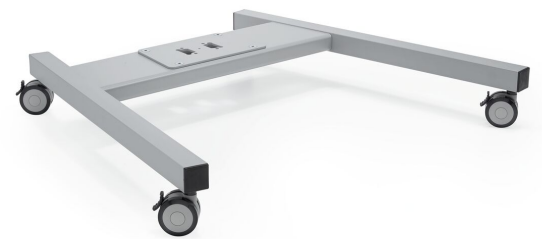

## PFT 8520 Trolley Frame

The PFT8520 trolley frame is a part of the modular Connect-it system with which you can create a mobile solution for medium- to large-sized displays.

## PFT 8520 Trolley Frame

# Specifications

Article number (SKU)	7328524
Colour	Silver
EAN single box	8712285323928
Height	140
Width	978
Depth	826
TÜV certified	Yes
Guarantee	5 years

VOGEL'S HOLDING BV (©)

All rights reserved.  
Subject to printing errors,  
technical and price  
amendments.