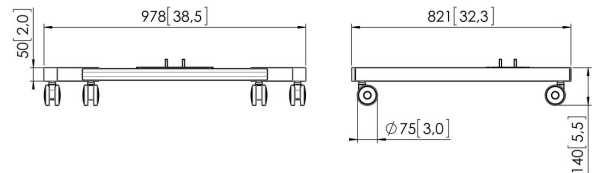

PFT 8520 Trolley Frame

The PFT8520 trolley frame is a part of the modular Connect-it system with which you can create a mobile solution for medium- to large-sized displays.

PFT 8520 Trolley Frame

Specifications

Article number (SKU)	7328520
Colour	Black
EAN single box	8712285323904
Height	140
Width	978
Depth	826
TÜV certified	Yes
Guarantee	5 years

VOGEL'S HOLDING BV (©)

All rights reserved.
Subject to printing errors,
technical and price
amendments.