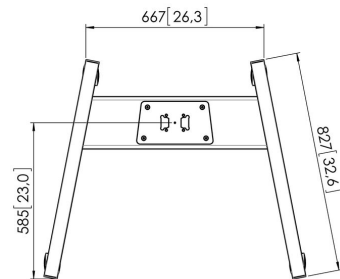

PFT 8520 Trolley Frame

The PFT8520 trolley frame is a part of the modular Connect-it system with which you can create a mobile solution for medium- to large-sized displays.

PFT 8520 Trolley Frame

Specifications

Article number (SKU)	7328520
Colour	Black
EAN single box	8712285323904
Height	140
Width	978
Depth	826
TÜV certified	Yes
Guarantee	5 years

VOGEL'S HOLDING BV (©)

All rights reserved.
Subject to printing errors,
technical and price
amendments.