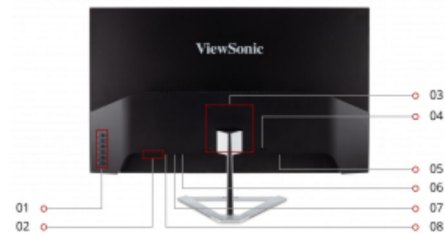

Key Features

Stunning 4K Ultra HD Resolution | Ultra-slim panel with Frameless Design | SuperClear® MVA Panel Technology | HDR10 Content Support | Versatile Connectivity

Product Description

The ViewSonic® VX3276-4K-mhd is a sleek 32" (31.5" viewable) 4K UHD monitor with a modern and minimalist style perfect for home use. With SuperClear® MVA panel technology and 80M:1 dynamic contrast ratio, this monitor offers best-in-class screen performance with ultra-wide viewing angles. A sleek edge-to-edge frameless design, combined with stunning 3840 x 2560 resolution, provides incredibly sharp and detailed visuals, while HDR10 content support delivers a high dynamic range of vivid color and contrast for incredible screen performance. Versatile HDMI, DisplayPort, and Mini DisplayPort inputs offer flexible connectivity options for both computing and gaming, while an exclusive ViewMode™ feature provides intuitive presets for optimized screen performance in different applications. With ViewSonic's industry-leading 3-year limited warranty, this monitor is a solid long-term investment that combines style and high performance for the home.

Menu Control Panel
HDMI (x2)
VESA Compatible Wall Mount
(100 x 100mm)
Kensington® Lock Slot

AC In
Audio Out
Mini DisplayPort
Display Port

32"
DISPLAY

MVA
PANEL

3840 x 2160
RESOLUTION

Contact Sales

- call: 888.881.8781
- email: salesinfo@viewsonic.com
- visit: viewsonic.com

Display:

Display Size (in.):	32
Viewable Area (in.):	31.5
Panel Type:	MVA
Resolution:	3840 x 2160
Resolution Type:	4K (3840x2160)
Static Contrast Ratio:	2,500:1
Dynamic Contrast Ratio:	80,000,000:1
Light Source:	WLED
Brightness:	300 cd/m2
Colors:	16.7M
Color Space Support:	8 bit
Aspect Ratio:	16:9
Response Time (Typical GTG):	8ms
Response Time (GTG w/OD):	3ms
Viewing Angles:	178° horizontal, 178° vertical
Backlight Life (Hours):	30,000
Panel Surface:	Anti-glare, Hard coating 3H