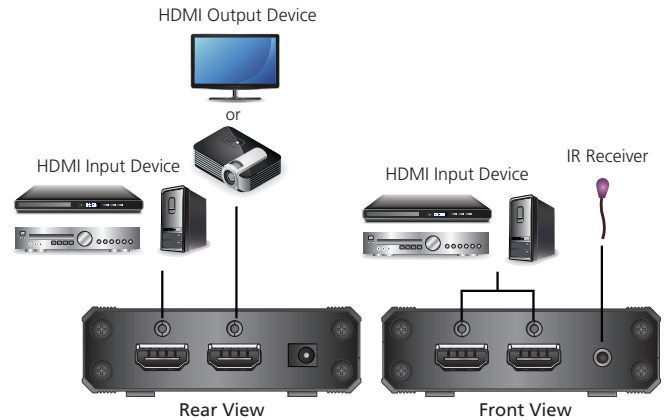

3-Port True 4K HDMI Switch VS381B

- The VS381B 3-Port True 4K HDMI Switch with Auto Switching provides you to switch 3 HDMI input sources to an HDMI display. It supports video resolutions up to True 4K (4096 x 2160 @ 60Hz 4:4:4), data rates up to 18 Gbps, HDR, 3D, Deep Color, and HD lossless audio formats. Furthermore, the VS381B offers switching methods between HDMI sources by front panel pushbuttons and IR remote control, enabling users to effortlessly select desired input.

Featuring above functionalities provides you a practical solution for auditorium, home theater, meeting rooms, trade shows, shopping centers, and more.

Features

- Allows up to 3 HDMI input sources to be transmitted to 1 HDMI output display
- Superior video quality – True 4K resolution of 4096 x 2160 / 3840 x 2160 @ 60Hz (4:4:4) up to 5m; HDR supported
- HDMI (3D, Deep Color, 4K, HDR10+, Dolby Vision, HLG)
- HDCP 2.2 compliant
- Auto switching mode for auto port selection
- Switching between HDMI input sources via front panel pushbuttons and IR remote control
- Supports IR extension
- Supports 7.1 channel audio output
- Clear LED indication of device status
- Plug-and-play – no software installation required