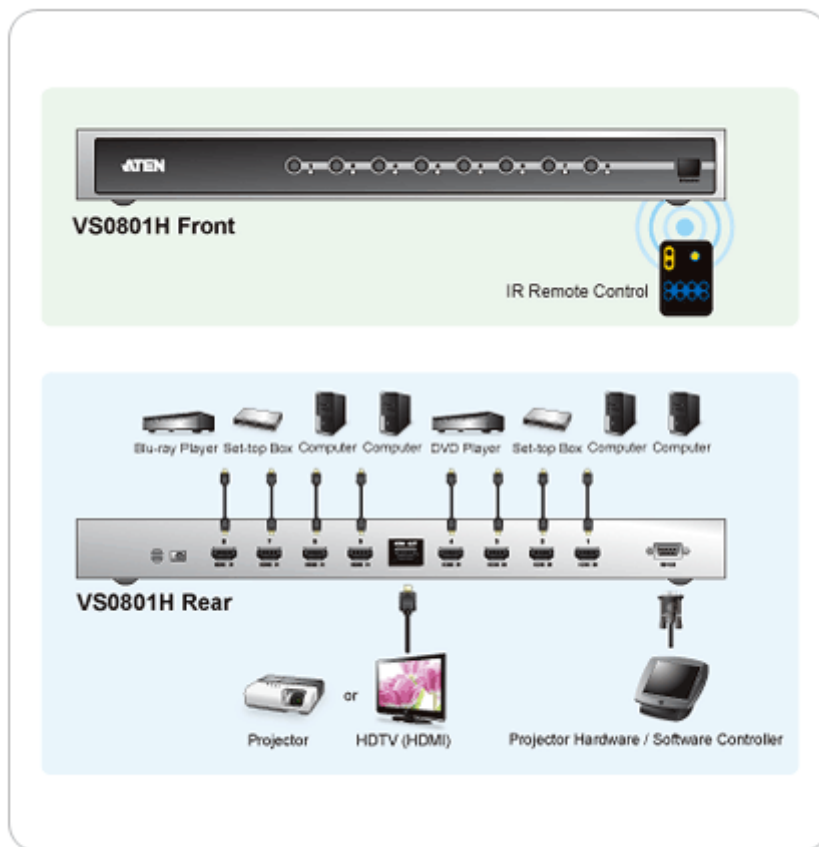

8-Port HDMI Switch

→ With more and more HDMI devices entering the Home Theater market, the need for simultaneous access to different HDMI A/V sources is becoming increasingly important. Now, the VS0801H 8-port HDMI Switch offers an easy and affordable way to add HDMI capabilities to your home theater system by allowing you to switch easily between up to eight HDMI A/V sources (such as an HD camcorder or satellite box, HD-DVD player, hi-def Blu-ray player, home theater PC, stand-alone streaming media player, gaming console, etc.) that are connected to your HDMI display.

The remote control and convenient front panel pushbuttons allow you to quickly and easily toggle between HDMI sources, while the front panel LEDs indicate the source device at a glance. Furthermore, for complete system and install integration, RS-232 control is standard through the VS0801H's built-in bi-directional RS-232 serial remote port that allows the switch to be controlled through a high-end controller, PC, and/or home automation/home theater software package.