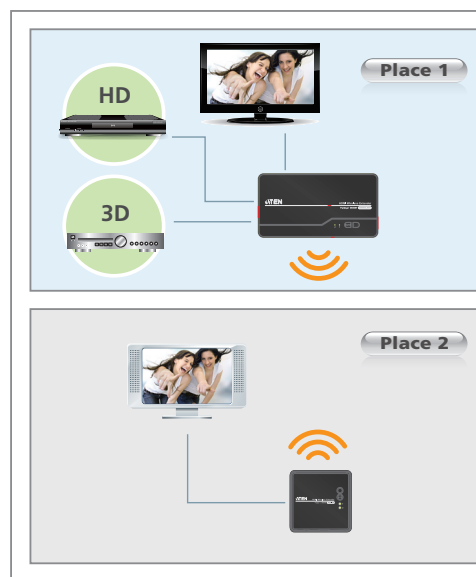

Specification

Function		VE809T	VE809R	
Connectors	Device	HDMI IN	2 x HDMI type A Female (Black)	N/A
	Display	HDMI OUT	1 x HDMI type A Female (Black) (Loop-through)	1 x HDMI type A Female (Black)
	IR		1 x IR receiver (Black)	1 x IR receiver (Black)
	Power		1 x DC jack	1 x DC jack (Mini USB)
Switches	Unit to Unit		Wireless 5Ghz	Wireless 5Ghz
	Power		1 x pushbutton	1 x pushbutton
	Switch		1 x pushbutton	1 x pushbutton
LEDs	Power		1 x Blue/Red	1 x Blue/Red
	Port ID		2 x Blue	2 x Blue
Video		480p, 720p, 1080i and 1080p		
Audio		Up to 5.1 channel digital audio		
Transmission Distance		Up to 30m		
Power Consumption		DC5V, 10W	DC5V, 7.5W	
Environment	Operation Temp.	0~40°C		
	Storage Temp.	-20 ~60°C		
	Humidity	0~80% RH, Non-condensing		
Physical Properties	Housing	Plastic		
	Weight	205 g	125 g	
	Dimensions (L x W x H)	18.20x 9.65 x 3.15 cm	9.50 x 9.50 x 3.15 cm