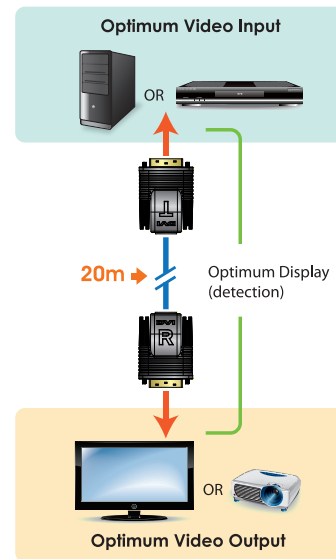

## Mini Cat 5 DVI Extender

The VE066 Mini Cat 5 DVI Extender allows you to increase the distance between your DVI display and DVI source by up to 20 m using only one Cat 5e or Cat 6 cable, providing a convenient way to replace heavy and expensive DVI cables. With hot-plugging support, easily add or remove the VE066 Transmitter connected to the source or the VE066 Receiver connected to the display without having to power down the devices. Compatible with all ATEN DVI switches and DVI splitters, the VE066 Mini Cat 5 DVI Extender is a compact, convenient and economical way to extend your DVI display.

### Features

- Extends the distance between DVI source and DVI display
- Uses Cat 5e cable to connect the Transmitter and Receiver units
- Long distance transmission – up to 15 m for 1080p; up to 20 m for 1080i (HDTV)\*
- HDCP 1.1 Compliant
- Supports hot-plugging
- Superior video quality – HDTV resolutions of 720p, 1080i and 1080p (1920x1080); SVGA, SXGA, UXGA and WUXGA (1920x1200)
- Compact housing
- Compatible with all ATEN DVI switches and DVI splitters
- Supports LCD Screen, Plasma TV, and projectors
- Perfect for Home entertainment system, Outdoors multimedia display, Surveillance system, Projector extender, Airport flight schedule display
- Smart Video Display - Image quality is optimized based on the available resolution of the output device
- Non-Powered

### Specifications

Function		VE066T	VE066R
Connectors	DVI In	1 x DVI-D Male (Gold)	N/A
	DVI Out	N/A	1 x DVI-D Male (Gold)
	Unit to Unit	1 x RJ-45 Female	
Video Resolution		HDTV resolutions of 720p, 1080i, 1080p (1920 x 1080); PC resolutions of SVGA, SXGA, UXGA, WUXGA, (1920 x 1200)	
Transmission Distance		15 m for 1080p; 15 m for 1600 x 1200; 20 m for 1080i	
Environment	Operating Temp.	0–50°C	
	Storage Temp.	-20–60°C	
	Humidity	0–80% RH, Non-condensing	
Physical Properties	Housing	Plastic	
	Weight	47g	
	Dimensions (L x W x H)	5.66 x 4.07 x 2.15 cm	