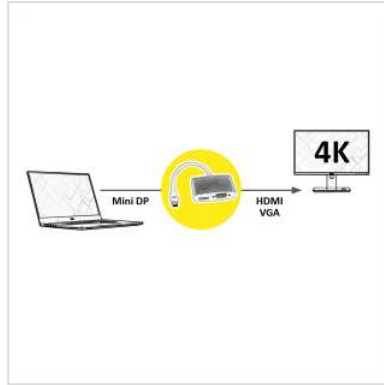

# ROLINE Adapter, Mini DisplayPort - HDMI/VGA, Mini DP M - HDMI/VGA F

<b>Product No.</b>	12.03.3161
<b>Manufacturer</b>	ROLINE
<b>Manufacturer No.</b>	12.03.3161
<b>EAN (single piece)</b>	7611990132263

- You want to connect your graphics card with Mini DisplayPort connector to a VGA or HDMI monitor?
- Cable length: ca. 10 cm
- Adapter with Mini DisplayPort connector and VGA and HDMI socket.
- Note: The Mini DisplayPort adapter only works in one direction: the Mini DisplayPort connector is only on the data source side can be used (eg graphics card) and only ONE single output is available (VGA or HDMI)

## Technical specifications

Manufacturer	ROLINE
Product group	Adapters, Terminators, Converters

Product type	Mini DisplayPort-HDMI/VGA Adapter
Colour	silver
Length	0.1 m
Max. resolution	3840 x 2160 @30Hz (4K, Full HD)
Side 1 connection (PC)	Mini DisplayPort Male
Side 2 connection (Peripherals)	VGA Female, HDMI Female
Side 1 Connector Type	Mini DisplayPort
Side 1 Connector Gender	Male
Side 2 Connector Gender	Female
Active / Passive	Active
Area of application	External