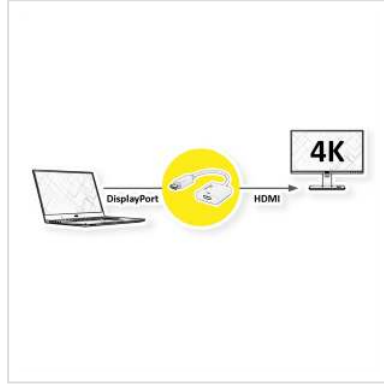

# ROLINE Adapter, active, v1.2, DP-HDMI, M/F

<b>Product No.</b>	12.03.3160
<b>Manufacturer</b>	ROLINE
<b>Manufacturer No.</b>	12.03.3160
<b>EAN (single piece)</b>	7611990116966

## DisplayPort to HDMI cable adapter for connecting a graphics card with DP to a monitor with HDMI connection - with a resolution of up to 3840x2160 @30Hz!

- If you want to connect a graphic card with DisplayPort Female to a monitor by using a HDMI cable, you need this DisplayPort to HDMI adapter
- Connectors: DisplayPort Male, HDMI Female
- DisplayPort version 1.2 allows increased resolutions, higher refresh rates, and greater color depth
- Active
- Remark: The DisplayPort-HDMI adapter is only working in one direction: the DisplayPort plug has to be connected to the source device (e.g. graphic card)

## Technical specifications

Manufacturer	ROLINE
Product group	Adapters, Terminators, Converters

Product type	DisplayPort-HDMI Adapter
Colour	white
Length	0.15 m
Max. resolution	3840 x 2160 @30Hz (4K, Full HD)
Side 1 connection (PC)	DisplayPort Male
Side 2 connection (Peripherals)	HDMI Female
Side 1 Connector Type	DisplayPort
Side 1 Connector Gender	Male
Side 2 Connector Type	HDMI Type A
Side 2 Connector Gender	Female
Active / Passive	Active
Area of application	External
Technical particularity	DisplayPort Version 1.2, active