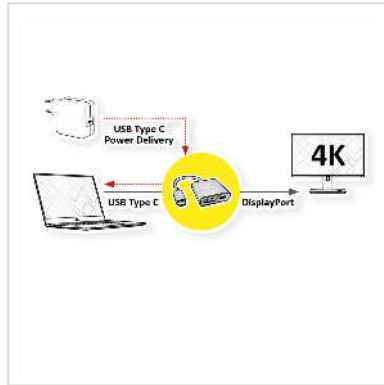

ROLINE Type C - DisplayPort Adapter, + 1x Type C PD, v1.2, M/F

Product No.	12.03.3221
Manufacturer	ROLINE
Manufacturer No.	12.03.3221
EAN (single piece)	7611990151462

Connect a monitor or projector with DisplayPort interface to your MacBook, Ultrabook, Notebook / Laptop or PC with USB Type C connection. Use the additional Type C connector of the adapter to power your device (e.g. Macbook) simultaneously!

- USB 3.1 Type C to DisplayPort Cableadapter
- Connect your device with USB-C port to any DisplayPort display or projector
- This adapter allows you to mirror or extend your display to any DP-enabled TV or display
- Maximum resolution: 3840x2160 @60Hz
- Portable design
- No power adapter required
- Connectors: DP Female and Type C Male; additional Type C port with PD (Power Delivery) to e.g. load your device simultaneously
- Cable length: ca. 10 cm

Technical specifications

Manufacturer	ROLINE
Product group	Adapters, Terminators, Converters
Product type	USB-DisplayPort Adapter
Colour	white
Length	0.1 m
Side 1 connection (PC)	Typ C Male

Side 2 connection (Peripherals)	DisplayPort Female
------------------------------------	--------------------

Side 1 Connector Type	USB Type C (USB-C)
-----------------------	--------------------

Side 1 Connector Gender	Male
----------------------------	------

Side 2 Connector Type	DisplayPort
-----------------------	-------------