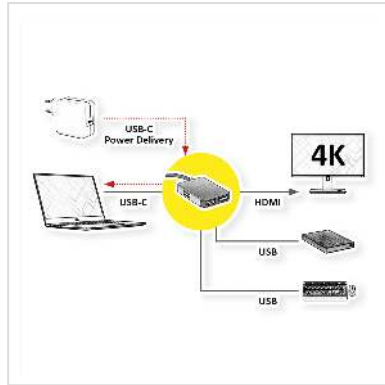

# ROLINE GOLD USB Type C Docking Station, 4K HDMI, 2x USB 3.2 Gen 1 ports, 1x USB Type C PD (Power Delivery)

<b>Product No.</b>	12.02.1120
<b>Manufacturer</b>	ROLINE
<b>Manufacturer No.</b>	12.02.1120
<b>EAN (single piece)</b>	7630049617704

**The docking station is supplied for Macbooks, Ultrabooks or Notebooks/Laptops and provides a quick and easy connection to the workplace peripherals that you use every day, including one HDMI connector, that allows you a maximum resolution of up to 3840x2160 @60Hz!**

- Golden aluminium case
- Narrow, flat design
- Black golden nylon braid around the cable
- Golden shield plates and contacts for reliable signal transmission

Connection to the mobile device:

- 1x USB 3.1 / USB 3.2 Gen 2 Type C

Connections for peripheral devices:

- 1x HDMI video output: mirror or expand your screen to a TV, monitor or projector
- 2x USB 3.0 / USB 3.2 Gen 1 Type A ports (data transfer rate up to 5Gbit/s), to connect e.g. keyboard / mouse, USB HDD / SSD, etc.
- 1x USB Type C PD (Power Delivery)