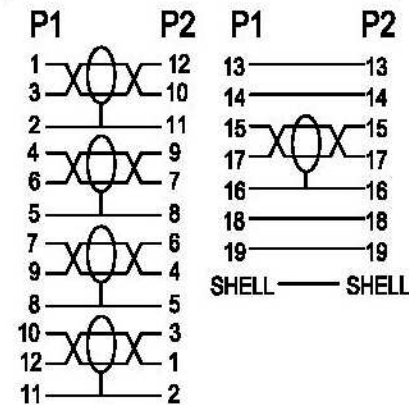

Electronic Test:

1. 100% TEST OPEN SHORT & MIS-WIRE
2. CONTACT RESISTANCE: 3Ω
3. INSULATION RESISTANCE: 5MΩ
4. HI-POT:300V DC/10MS

WIRE ADDRESS

3	DP MALE ASSEMBLY BLACK	2	PCS	ITEM NO.	11.04.5604
2	DP MALE (BLACK INSULATION) NICKEL PLATED SHELL	2	PCS	DESC.	ROLINE DisplayPort Cable, DP-DP, M/M, 7.5m, black
1	UL20276 (28AWG*1P+D+AM)*5+28AWG*5C+AEB OD=7.3mm BLACK PVC JACKET	1	PCS	Approval	SECOMP
NUMBER	PRODUCT SPECIFICATIONS	Quantity	Unit	Maker	
1	2	4		Sample NO.	Drawings of 1 (1) Proportion: 1:1 Unit(mm)