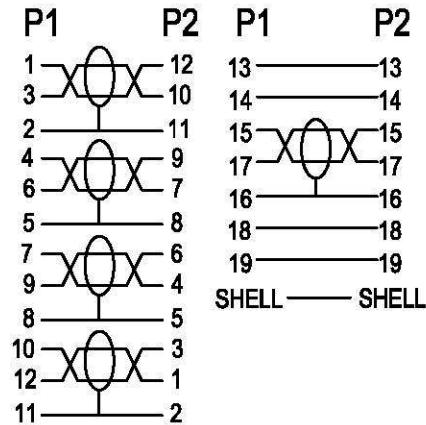

**NOTE:**

1. CABLE: UL 20276(30AWG(CU)\*1P+D+AL/MY)\*5PCS+30AWG(CU)\*5C+AEB(BRAID AM)  
OD:7.3 BLACK COLOR PVC JACKET
2. CONNECTORS: DISPLAYPORT MALE BLACK INSULATION WITH NICKEL PLATED SHELL  
NW-LATCH ASSEMBLE HOOD BLACK
3. MOLDING: PVC 45P BLACK

**ELECTRICAL TEST:**

1. 100% TEST OPEN SHORT MIS-WIRE
2. INSULATION RESISTANCE: 2M OHM MIN

**WIRE ADDRESS**

ITEM NO	11.04.5601	Draw		Date	2013-07-26
DESC.	ROLINE DisplayPort Cable, DP M / DP M, 1m, black	Check		Date	
origina1NO.	Unit(MM)	Approval		Date	