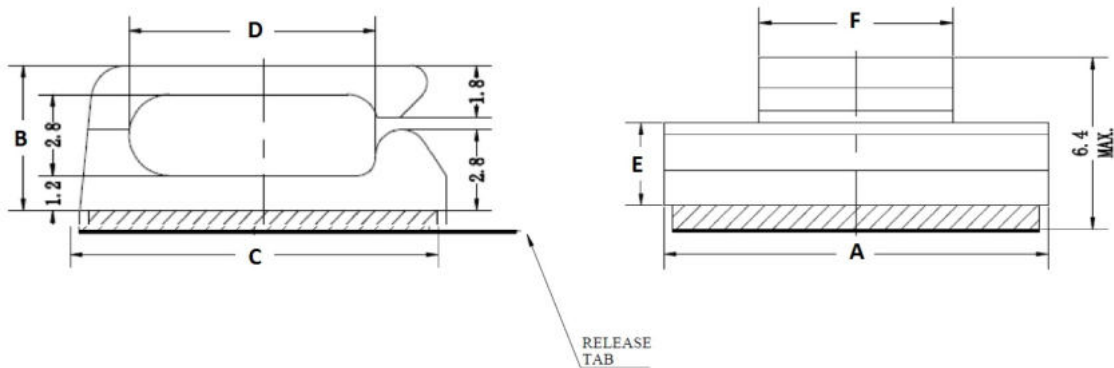

## FEATURES:

Side entry

Adhesive base

## SPECIFICATION:

Material	PA66, UL-94V-2
Colour	Natural
A	12.7 mm
B	5 mm
C	12.7 mm
D	8.4 mm
E	2.8 mm
F	6.4 mm

Art. Nr.

RND 610-00334