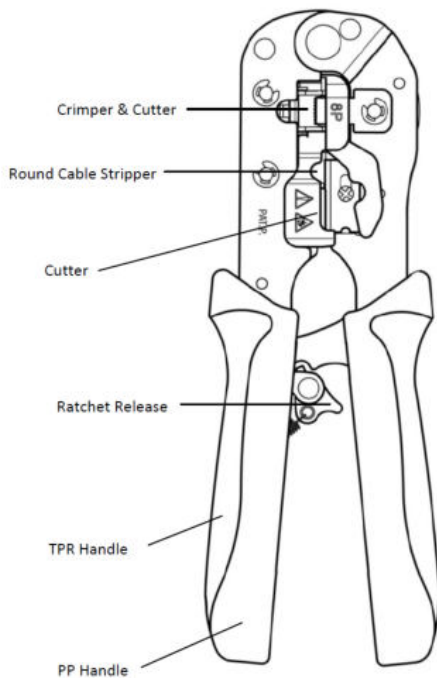

Professional RJ45 Open-Pass Modular Plug Crimper

Features

- Crimps and cuts open-pass RJ45 modular plug and works on industry standard plug
- Exposed wire ends are cut and trimmed off automatically with flat finish neatly while crimped
- Ratchet mechanism provides less hand force, perfect solution for CAT5e/6 solid or stranded cables
- Ergonomic with dual-color grip handle, enhances comfort and consistent terminations
- Strips/cuts round cables

Specification

Length	7.5" (190 ± 3mm)
Weight	315g
Frame Material	Carbon Steel
Frame Finish	Black Oxide, Hardened
Handle	Dual-Color, Black(TPR) & Red(PP)

Art. Nr.
RND 550-00343