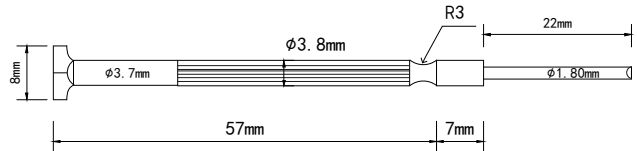

Precision Screwdriver Set

Content:

5x Phillips (PH0000, PH000, PH00, PH0, PH1)

6x Normal (1.0 mm, 1.2 mm, 1.4 mm, 1.8 mm, 2.4 mm, 3.0 mm)

Art. Nr.

RND 550-00202