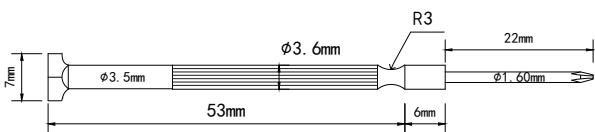

Precision Screwdriver Set

Content:

5x Phillips (PH0000, PH000, PH00, PH0, PH1)

6x Normal (1.0 mm, 1.2 mm, 1.4 mm, 1.8 mm, 2.4 mm, 3.0 mm)

Art. Nr.

RND 550-00202