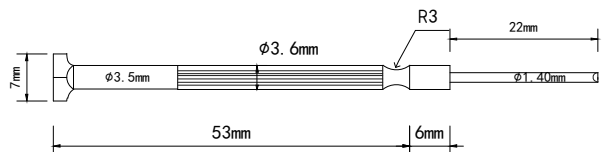

Precision Screwdriver Set

Content:

5x Phillips (PH0000, PH000, PH00, PH0, PH1)

6x Normal (1.0 mm, 1.2 mm, 1.4 mm, 1.8 mm, 2.4 mm, 3.0 mm)

Art. Nr.

RND 550-00202