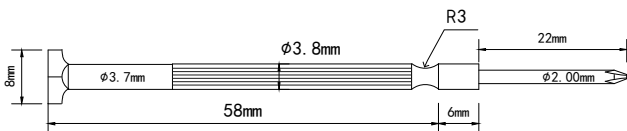

Precision Screwdriver Set

Content:

5x Phillips (PH0000, PH000, PH00, PH0, PH1)

6x Normal (1.0 mm, 1.2 mm, 1.4 mm, 1.8 mm, 2.4 mm, 3.0 mm)

Art. Nr.

RND 550-00202