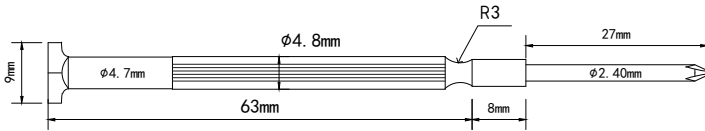

Precision Screwdriver Set

Content:

5x Phillips (PH0000, PH000, PH00, PH0, PH1)

6x Normal (1.0 mm, 1.2 mm, 1.4 mm, 1.8 mm, 2.4 mm, 3.0 mm)

Art. Nr.

RND 550-00202