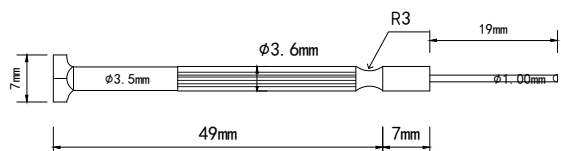

Precision Screwdriver Set

Content:

5x Phillips (PH0000, PH000, PH00, PH0, PH1)

6x Normal (1.0 mm, 1.2 mm, 1.4 mm, 1.8 mm, 2.4 mm, 3.0 mm)

Art. Nr.

RND 550-00202