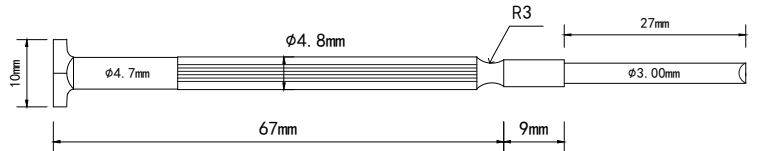

Precision Screwdriver Set

Content:

5x Phillips (PH0000, PH000, PH00, PH0, PH1)

6x Normal (1.0 mm, 1.2 mm, 1.4 mm, 1.8 mm, 2.4 mm, 3.0 mm)

Art. Nr.

RND 550-00202