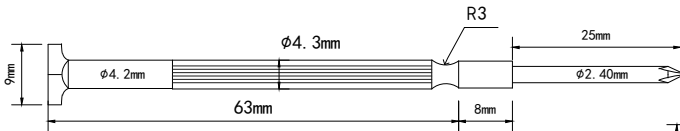

Precision Screwdriver Set

Content:

5x Phillips (PH0000, PH000, PH00, PH0, PH1)

6x Normal (1.0 mm, 1.2 mm, 1.4 mm, 1.8 mm, 2.4 mm, 3.0 mm)

Art. Nr.

RND 550-00202