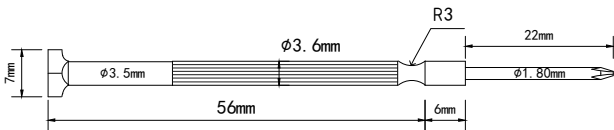

Precision Screwdriver Set

Content:

5x Phillips (PH0000, PH000, PH00, PH0, PH1)

6x Normal (1.0 mm, 1.2 mm, 1.4 mm, 1.8 mm, 2.4 mm, 3.0 mm)

Art. Nr.

RND 550-00202