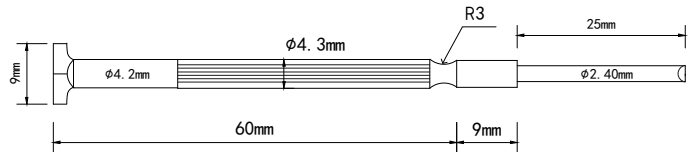

Precision Screwdriver Set

Content:

5x Phillips (PH0000, PH000, PH00, PH0, PH1)

6x Normal (1.0 mm, 1.2 mm, 1.4 mm, 1.8 mm, 2.4 mm, 3.0 mm)

Art. Nr.

RND 550-00202