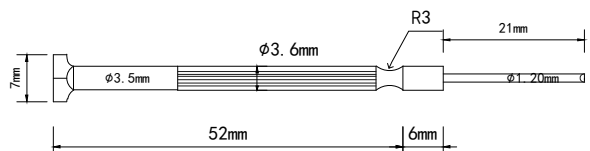

Precision Screwdriver Set

Content:

5x Phillips (PH0000, PH000, PH00, PH0, PH1)

6x Normal (1.0 mm, 1.2 mm, 1.4 mm, 1.8 mm, 2.4 mm, 3.0 mm)

Art. Nr.

RND 550-00202