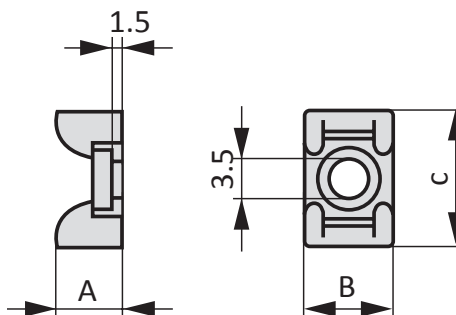

Cable tie mount 4.0 mm white

Cable Tie Mounts, Screw Mounting, RND

FEATURES:

Saddle design for maximum stability
Screw mount

SPECIFICATION:

Bore hole \varnothing	3.3 mm
Tie width	4.0 mm
Temperature range	-25...+75 °C
Colour	white
Material	Polyamide 6.6
A	5.8 mm
B	7.0 mm
C	12.8 mm

PRODUCT RANGE:

Art. Nr.

RND 475-00385