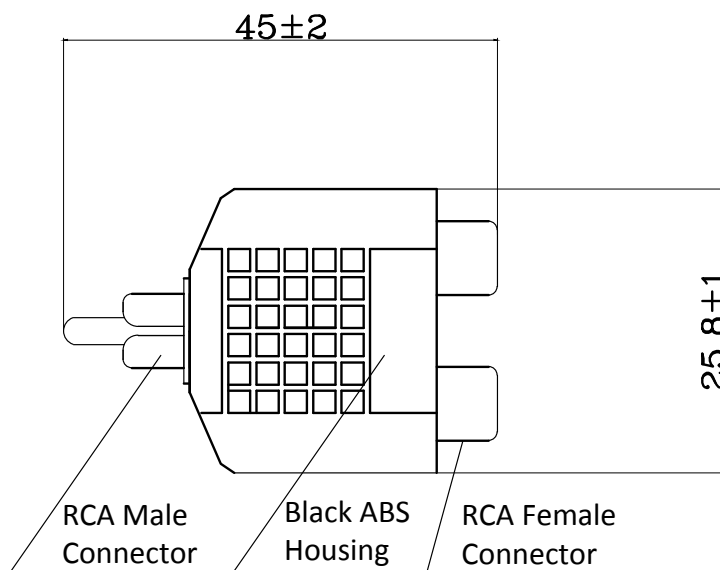

Mono Audio Adapter

black RCA Female / RCA Male

SPECIFICATION:

Poles	2
Connection A	RCA Female
Connection B	RCA Male
Gender of contacts	Female / Male
Colour	black
Adapter design	Straight
Adapter type	RCA
Plating	Gold
Housing Material	ABS
Length	45 mm

Art. Nr.

RND 205-00574

pin out