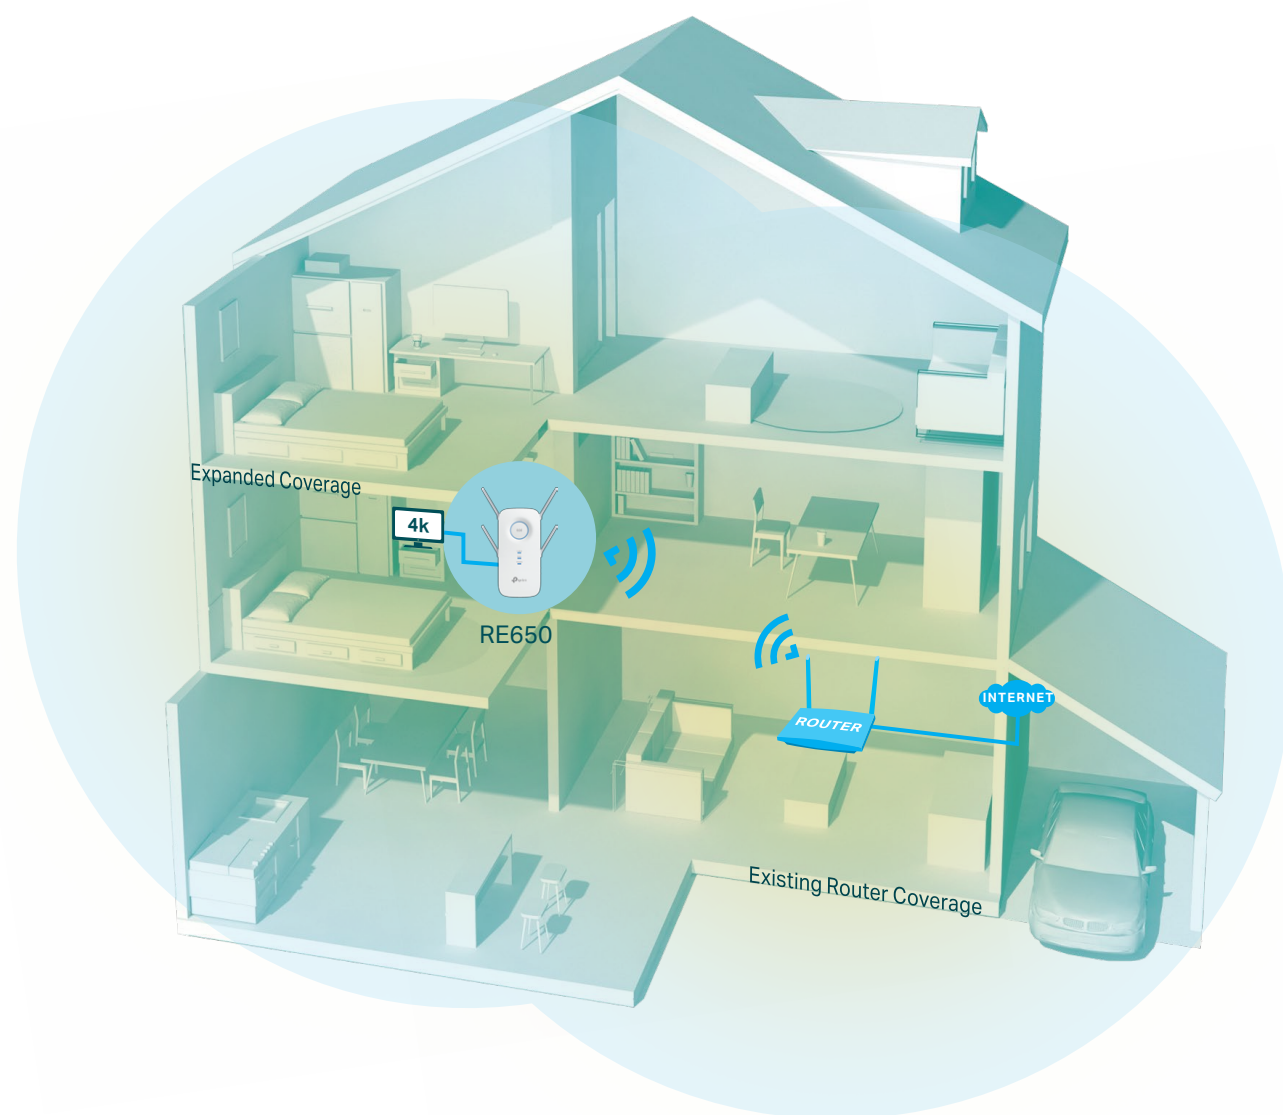

Highlights

Eliminate Wi-Fi Dead Zones with Powerful Wi-Fi

The AC2600 MU-MIMO Wi-Fi Range Extender connects to your router wirelessly, strengthening and expanding its signal into areas it can't reach on its own, achieving speeds of 800 Mbps on the 2.4 GHz band and 1733 Mbps on the 5 GHz band.[†]

8-Stream Dual Band

Separate 2.4 GHz and 5 GHz Wi-Fi bands allow more devices to connect to your network without reducing performance.

4 x 4 MU-MIMO

Improves overall speed and Wi-Fi throughput with 4x faster performance by simultaneous communication to multiple devices.^Δ

Dual-Core CPU

Power through multiple complex tasks with ease, delivering fast and stable overall performance

Beamforming Technology

Send targeted Wi-Fi signal to individual devices for stronger connection and farther coverage.

Access Point Mode

Create a new Wi-Fi access point to enhance your wired network with Wi-Fi capability.

Easy Setup and Management

Via the WPS button / Tether app / Web UI.