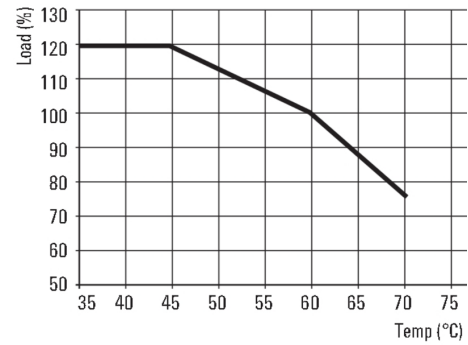

Derating curve