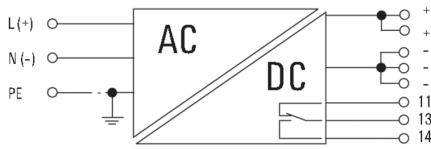

Data sheet

PROmax
PRO MAX 480W 24V 20A

Weidmüller Interface GmbH & Co. KG
Klingenbergstraße 16
D-32758 Detmold
Germany
Fon: +49 5231 14-0
Fax: +49 5231 14-292083
www.weidmueller.com

Drawings

Electric symbol