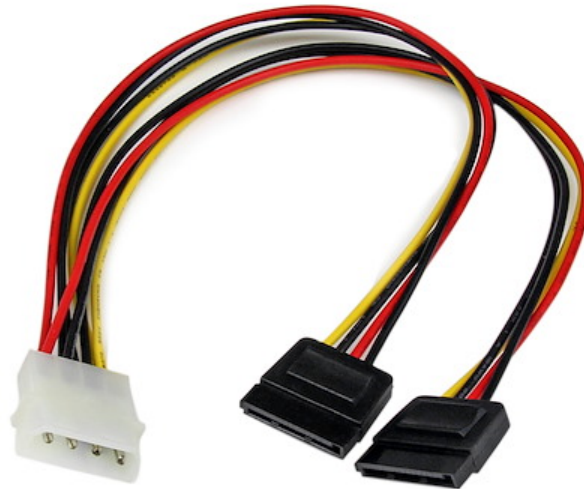

12in LP4 to 2x SATA Power Y Cable Adapter

Product ID: PYO2LP4SATA

This 12in LP4 to SATA Power Y Cable Adapter features two Serial ATA power (female) connectors and one LP4 male connection - a reliable solution that lets you power two SATA drives using a single LP4 connection to the computer power supply.

This durable LP4/SATA Y cable adapter is 1ft in length, giving you enough cable slack to position drives as needed within the computer case while saving the cost and hassle of upgrading a power supply for compatibility with Serial ATA drives.

Expertly designed and constructed of top quality materials, the LP4/SATA Power cable is backed by StarTech.com's Lifetime Warranty.

Certifications, Reports and Compatibility

Applications

Features

- Compatible with all Serial ATA hard drives
- Easy to install

Hardware

Warranty

Lifetime

Cable Jacket Material

PVC - Polyvinyl Chloride

Connector(s)

Connector A	LP4 (4 pin; Large Drive Power)
Connector B	SATA Power (15 pin)

Physical Characteristics