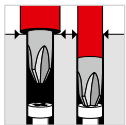

Slim

Deep-set screws and spring tension elements can be reached easily and safely

Slim

Alcance con facilidad y seguridad los tornillos profundos y elementos con resorte de tracción