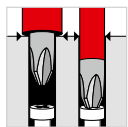

Slim

Deep-set screws and spring tension elements can be reached easily and safely

Slim

Alcance con facilidad y seguridad los tornillos profundos y elementos con resorte de tracción