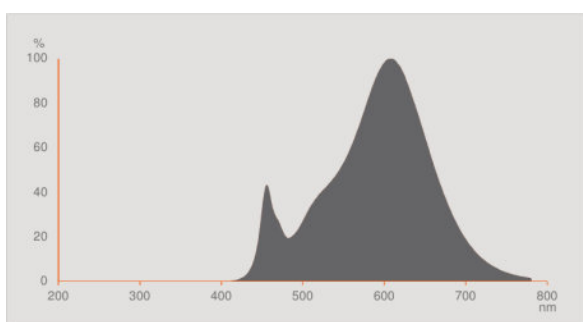

Base (standard designation)	S14s
Mercury-free	Yes

Capabilities

Dimmable	No

Certificates & standards

Energy efficiency class	A+

Country-specific categorizations

ILCOS	DRL/F-3,5/827-230-S14S-29/300
Order reference	LEDINESTRA25 3,

Light Distribution

Spectral power distribution

LOGISTICAL DATA

Product code	Packaging unit (Pieces/Unit)	Dimensions (length x width x height)	Gross weight	Volume
4058075817739	Folding carton box 1	33 mm x 50 mm x 307 mm	110.00 g	0.51 dm³
4058075817746	Shipping carton box 10	370 mm x 215 mm x 155 mm	1301.00 g	12.33 dm³