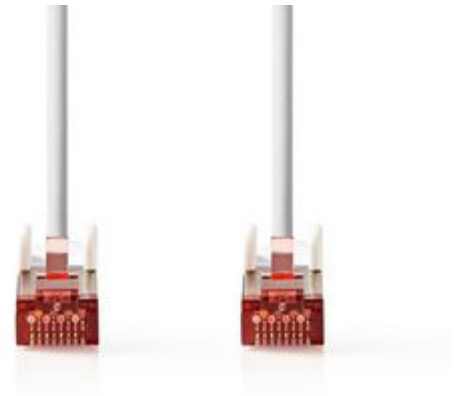

Cat 6 S/FTP Network Cable | RJ45 Male - RJ45 Male | 1.5 m | White

General information

Cable to connect a PC to a home network.

Features

- CAT6 technology supporting up to 1000 Mbps ethernet
- Full copper conductor to ensure superior transmission properties
- Flexible strain relief to avoid cable fractures
- Durable moulded connectors specifically designed for intensive usage
- LSZH (Low Smoke Zero Halogen) cable jacket

Specifications

AWG value:	27
Diameter:	6.2 mm
Plating:	Gold
Length:	1.50 m
Cable design:	Round
Version:	1:1
Shielding:	S/FTP
Outside material:	PVC LSZH
Packaging:	Polybag
Conductor material:	Copper
Colour:	White
Cable type:	CAT6
Connection B:	RJ45 (8P8C) Male
Connection A:	RJ45 (8P8C) Male

Package contents

1x S/FTP CAT6 Network Cable

Sales information

Order code:	CCGP85221WT15
Product description:	Cat 6 S/FTP Network Cable RJ45 Male - RJ45 Male 1.5 m White
Packaging:	Polybag
Brand name:	Nedis