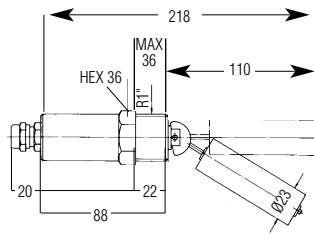

### LS-1050E

External/Internal Mounting  
For up to 20mm wall  
(Hole Ø 17mm Internal Mount)

## Specifications

	LS-1050E	LS-2050(E) Brass/Buna N	LS-2050(E) SSteel/SSteel	LS-52100E
<b>Materials</b>				
<b>Stem/mounting</b>	Brass	Brass	Stainless Steel	Stainless Steel
<b>Float option</b>	Stainless Steel	Buna N	Stainless Steel	Stainless Steel
<b>Lead wire jacket</b>	PVC			
<b>Min. specific gravity of the liquid</b>	0.7 Stainless Steel	0.8	0.9	0.85
<b>Operating temperature -40°C to</b>	+100°C	80°C Water 110°C Oil	+150°C	+150°C
<b>Operating pressure Max @ 25°C</b>	16 bar	10 bar	60 bar	35 bar
<b>Switch SPST</b>	50 VA	SPDT 20 VA	SPDT 20 VA	SPDT 20 VA
<b>Lead wire gauge (Approx 1m long)</b>	Cable 0.34mm <sup>2</sup>	Cable 0.34 mm <sup>2</sup> PVC Terminal box	Cable 0.5mm <sup>2</sup> silicone Terminal Box	Cable 0.5mm <sup>2</sup> silicone Terminal Box
<b>Float arc</b>	36mm	83mm	30mm	83mm
<b>Protection rating</b>	IP64	IP65	IP65	IP65
<b>Weight approx.</b>	300g	300g	350g	300g