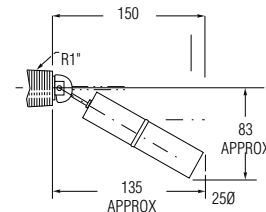

### LS-1050E

External/Internal Mounting  
For up to 20mm wall  
(Hole Ø 17mm Internal Mount)

## Specifications

	LS-1050E	LS-2050(E) Brass/Buna N	LS-2050(E) SSteel/SSteel	LS-52100E
<b>Materials</b>				
<b>Stem/mounting</b>	Brass	Brass	Stainless Steel	Stainless Steel
<b>Float option</b>	Stainless Steel	Buna N	Stainless Steel	Stainless Steel
<b>Lead wire jacket</b>	PVC			
<b>Min. specific gravity of the liquid</b>	0.7 Stainless Steel	0.8	0.9	0.85
<b>Operating temperature -40°C to</b>	+100°C	80°C Water 110°C Oil	+150°C	+150°C
<b>Operating pressure Max @ 25°C</b>	16 bar	10 bar	60 bar	35 bar
<b>Switch SPST</b>	50 VA	SPDT 20 VA	SPDT 20 VA	SPDT 20 VA
<b>Lead wire gauge (Approx 1m long)</b>	Cable 0.34mm <sup>2</sup>	Cable 0.34 mm <sup>2</sup> PVC Terminal box	Cable 0.5mm <sup>2</sup> silicone Terminal Box	Cable 0.5mm <sup>2</sup> silicone Terminal Box
<b>Float arc</b>	36mm	83mm	30mm	83mm
<b>Protection rating</b>	IP64	IP65	IP65	IP65
<b>Weight approx.</b>	300g	300g	350g	300g