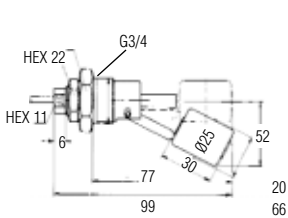

### LS-1050E

External/Internal Mounting  
For up to 20mm wall  
(Hole Ø 17mm Internal Mount)

## Specifications

	LS-1050E	LS-2050(E) Brass/Buna N	LS-2050(E) SSteel/SSteel	LS-52100E
<b>Materials</b>				
<b>Stem/mounting</b>	Brass	Brass	Stainless Steel	Stainless Steel
<b>Float option</b>	Stainless Steel	Buna N	Stainless Steel	Stainless Steel
<b>Lead wire jacket</b>	PVC			
<b>Min. specific gravity of the liquid</b>	0.7 Stainless Steel	0.8	0.9	0.85
<b>Operating temperature -40°C to</b>	+100°C	80°C Water 110°C Oil	+150°C	+150°C
<b>Operating pressure Max @ 25°C</b>	16 bar	10 bar	60 bar	35 bar
<b>Switch SPST</b>	50 VA	SPDT 20 VA	SPDT 20 VA	SPDT 20 VA
<b>Lead wire gauge (Approx 1m long)</b>	Cable 0.34mm <sup>2</sup>	Cable 0.34 mm <sup>2</sup> PVC Terminal box	Cable 0.5mm <sup>2</sup> silicone Terminal Box	Cable 0.5mm <sup>2</sup> silicone Terminal Box
<b>Float arc</b>	36mm	83mm	30mm	83mm
<b>Protection rating</b>	IP64	IP65	IP65	IP65
<b>Weight approx.</b>	300g	300g	350g	300g