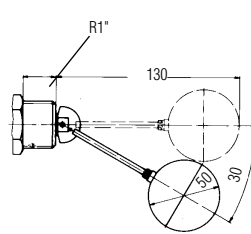

### LS-1050E

External/Internal Mounting  
For up to 20mm wall  
(Hole Ø 17mm Internal Mount)

## Specifications

	LS-1050E	LS-2050(E) Brass/Buna N	LS-2050(E) SSteel/SSteel	LS-52100E
<b>Materials</b>				
<b>Stem/mounting</b>	Brass	Brass	Stainless Steel	Stainless Steel
<b>Float option</b>	Stainless Steel	Buna N	Stainless Steel	Stainless Steel
<b>Lead wire jacket</b>	PVC			
<b>Min. specific gravity of the liquid</b>	0.7 Stainless Steel	0.8	0.9	0.85
<b>Operating temperature -40°C to</b>	+100°C	80°C Water 110°C Oil	+150°C	+150°C
<b>Operating pressure Max @ 25°C</b>	16 bar	10 bar	60 bar	35 bar
<b>Switch SPST</b>	50 VA	SPDT 20 VA	SPDT 20 VA	SPDT 20 VA
<b>Lead wire gauge (Approx 1m long)</b>	Cable 0.34mm <sup>2</sup>	Cable 0.34 mm <sup>2</sup> PVC Terminal box	Cable 0.5mm <sup>2</sup> silicone Terminal Box	Cable 0.5mm <sup>2</sup> silicone Terminal Box
<b>Float arc</b>	36mm	83mm	30mm	83mm
<b>Protection rating</b>	IP64	IP65	IP65	IP65
<b>Weight approx.</b>	300g	300g	350g	300g