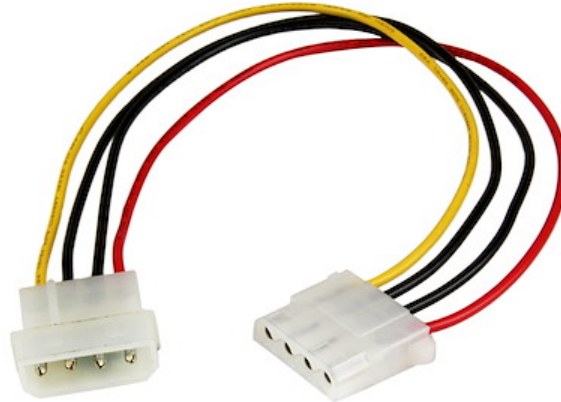

## 12in LP4 Power Extension Cable - M/F

**Product ID:** LP4POWEXT12

The LP4POWEXT12 Extension Cable features two 4-pin lp4 power connectors, one male and one female, and offers 12-inches in cable length, enabling you to extend your LP4 power connections and allowing you to position your devices (i.e. hard drive, DVD-ROM drive, add-in card, etc.) as needed within the system case.

Constructed of only top quality materials and designed for optimum performance and reliability, this 12in internal LP4 power extender is backed by StarTech.com's lifetime warranty.

### Applications

- Provides flexibility in LP4 device and cable placement when building or upgrading systems
- Extend the connection distance of your 4 pin LP4 devices by 12-inches

### Features

- 1x LP4 male power connector
- 1x LP4 female power connector
- Provides 12" in cable length

---