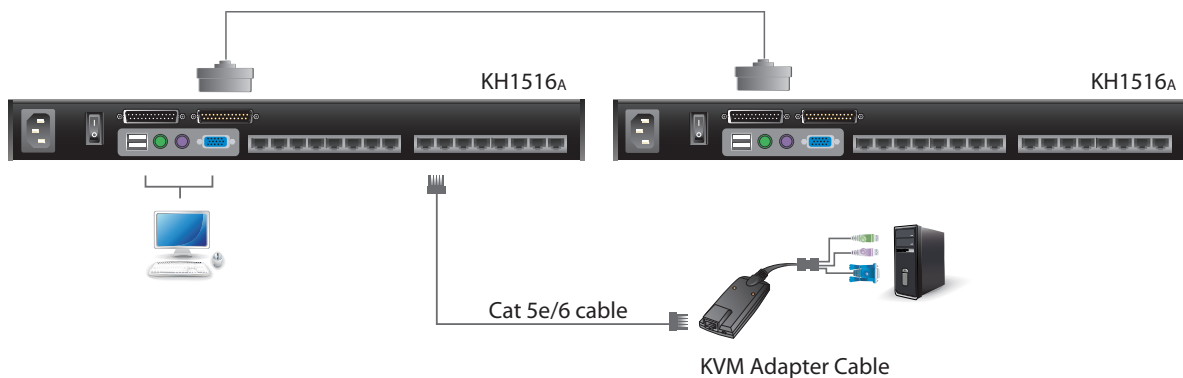

Multiple User Accounts Supports up to 10 user and 1 administrator accounts.

Space-Saving RJ-45 Connectors and Cat 5e/6 Cabling

This space-saving innovation means that the KH1508A /KH1516A can be conveniently installed in a 1U system rack, and the installation can take advantage of the internal network wiring built into most modern commercial buildings. Reduces cable clutter for a neat and tidy data center environment

Adapter Cables with ID

The KH1508A / KH1516A KVM series supports automatic ID recognition of the new ATEN KVM Cable Adapter KA7000 series. Using the new adapter cables with ID means it is not required to change cable configuration settings when moving cables from port to port. Device ID and attributes are stored in the adapter cables allowing you to hot-swap port connections without having to reconfigure attributes.

The following KVM Adapter Cables are required for use with the KH1508A / KH1516A:

Type:	PS/2	USB	PS/2	USB	Sun Legacy	Serial
Interface:	 6-pin Mini-DIN Male 6-pin Mini-DIN Male HDB-15 Male	 USB Type A Male HDB-15 Male	 6-pin Mini-DIN Male 6-pin Mini-DIN Male HDB-15 Male	 USB Type A Male HDB-15 Male	 13W3 Male DIN 8 pin Male	 RS-232 DB-9 Female