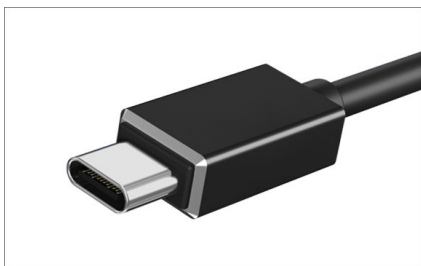

Type-C™

USB 3.0 Type-C™ ports have two distinct advantages over the traditional USB plugs. They are smaller and therefore ideal for thin laptops and mobile devices and it is no longer necessary to insert the connector in a particular orientation. It always fits and thus saves the user a lot of small annoyances when connecting devices.