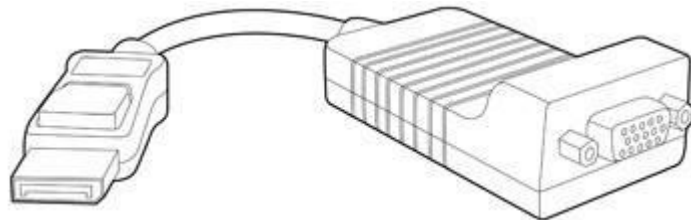

Overview - DisplayPort to VGA Adapter

HP DisplayPort to VGA Adapter

Model

HP DisplayPort to VGA Adapter

AS615AA

Converts the DisplayPort connector on a HP Compaq Business Desktop computer or HP Workstation to a VGA port. The adapter has a latching DisplayPort connector on one end that connects to the graphics source and a VGA connector on the other for connecting to a VGA monitor cable.