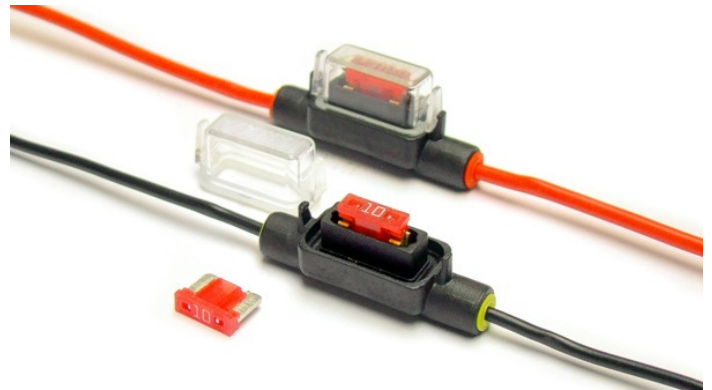

**splash waterproof holder HLP7325-HLP7335,
 miniOTO Low Profile fuse**

- 1.5 mm² black or 2.5mm² red cable, 135mm each side
- clear cover with integrated O-ring seal
- phosphor bronze CuSn fuse receptacles
- Splash waterproof with cable seals, O-ring and clear cover (IP55)

iMaXX ref.	Cable	Cable Color	Note
HLP7325	1.5mm ²	Black	includes Cover
HLP7335	2.5mm ²	Red	includes Cover