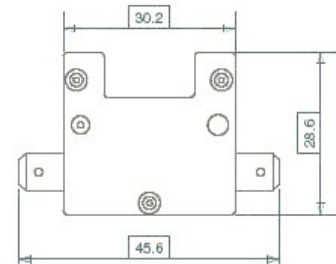

opposed tabs holder H1020-H1120-H1180, normOTO fuse

- 6.3mm in-line horizontal tab connects
- Open tab connects (H1020, H1120), enclosed tab connects (H1180)
- Robust bakelite (H1020) or standard PA66 (H1120, H1180) body material
- Stackable, to create multi-position holder
- Integrated mounting brackets (H1180)

iMaXX ref.	Description
H1020	FH normOTO bakelite 6.3 tabs horz. 1p link
H1120	FH normOTO PA66 6.3 tabs horz. 1p link
H1180	FH normOTO PA66 6.3 tabs horz. 1p link

H1020

H1120

H1180