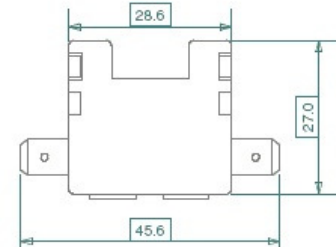

opposed tabs holder H1020-H1120-H1180, normOTO fuse

- 6.3mm in-line horizontal tab connects
- Open tab connects (H1020, H1120), enclosed tab connects (H1180)
- Robust bakelite (H1020) or standard PA66 (H1120, H1180) body material
- Stackable, to create multi-position holder
- Integrated mounting brackets (H1180)

iMaXX ref.	Description
H1020	FH normOTO bakelite 6.3 tabs horz. 1p link
H1120	FH normOTO PA66 6.3 tabs horz. 1p link
H1180	FH normOTO PA66 6.3 tabs horz. 1p link

H1020

H1120

H1180