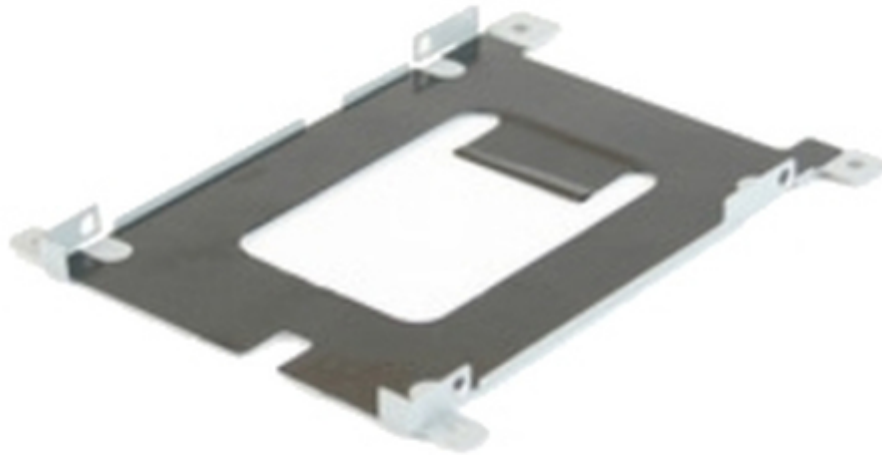

Origin Storage Caddy – Optiplex 790/990 MT 1st HD Mounting

SKU: FK-DELL-F22

Compatible products	Dell Optiplex 790/990 MT
HDD interface	Serial ATA
Linux operating systems supported	Y
Size (imperial)	8.89 cm (3.5")
Windows operating systems supported	Y
EAN Code	5055146594161