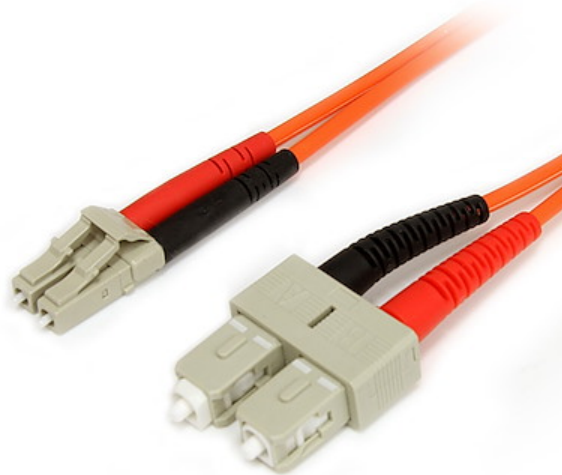

Fiber Optic Cable - Multimode Duplex 62.5/125 - LSZH - LC/SC - 2 m

Product ID: FIBLCSC2

The FIBLCSC2 2-meter (6.6ft) Multimode 62.5/125 Duplex Fiber Patch Cable is terminated with one LC (male) connector and one SC (male) connector, to provide the necessary connection between fiber networking devices for high-speed, long distance networks.

This LC-SC patch cable is housed in a LSZH (Low-Smoke, Zero-Halogen) flame retardant jacket, to ensure minimal smoke, toxicity and corrosion when exposed to high sources of heat, in the event of a fire. Making it ideal for use in industrial settings, central offices and schools, as well as residential settings where building codes are a consideration.

To ensure optimum performance, our multimode fiber duplex cable is individually tested and certified to be within acceptable optical insertion loss limits for guaranteed compatibility and 100% reliability.

Backed by Lifetime Warranty, our LC-SC Multimode Fiber Patch cable is guaranteed to provide long-lasting dependability, and top quality performance.

Certifications, Reports and Compatibility

Applications