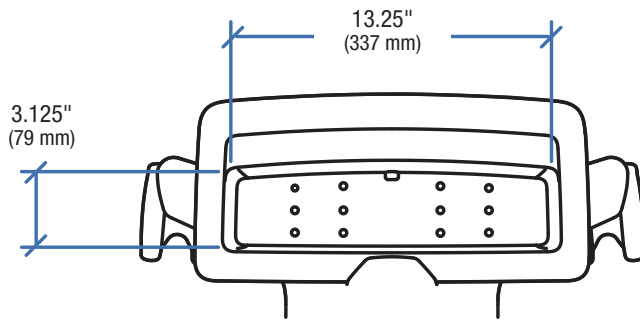

Basket and Handle Kit

Top View

Inside dimensions of basket:
 5.875" H x 13.25" W x 3.125" D
 (149 x 337 x 79 mm)

Weight Capacity:
 5 lbs (2.3 kg)

97-488-055 (two-tone grey)