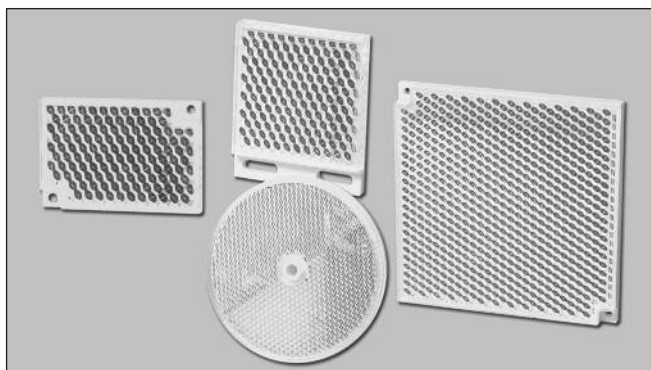

Photoelectrics Accessories Reflectors Type ER

- High quality reflectors for retro-reflective photoelectric switches
- Reflective tape suitable for polarized light
- Heated reflectors for cold storage or freezer installations
- All catalogued photoelectrics use ER 4 as reference for applicable sensing distance

Type Selection

Size W x H x D	Mounting ¹⁾	Ordering no.	Reduction factors on distance
51.0 x 17.5 x 6.0	Adhesive	ER 1	0.20
60.0 x 41.0 x 8.0	2 x M3 screws	ER 4060	0.81
80.0 x 54.0 x 8.0	Adhesive	ER 5080	0.60
82.0 x 37.0 x 5.5	Adhesive	ER 8	0.51
186.0 x 46.5 x 8.0	2 x M6 screws	ER 42182	0.65
100.0 x 100.0 x 9.2	2 x M3 screws	ER 100	1.20
84.5 x 84.5 x 9.0	2 x M3 screws	ER 840	0.96
51.5 x 61.0 x 8.0	2 x M4 screws	ER 5060	0.80
23.5 x 47.5 x 8.0	2 x M3.5 screws	ER 390	0.39
32.5 x 65.0 x 8.0	2 x M3.5 screws	ER 483	0.55
19.0 x 72.5 x 8.4	2 x M3.5 screws	ER 530	0.45
55.3 x 126.0 x 9.0	2 x M6 screws	ER 686	0.92
18.5 x 120.0 x 6.5	2 x M4 screws	ER 665	0.45
13.0 x 17.0 x 5.0	Adhesive	ER 640	0.16
52.0 x 119.0 x 27.0	4 x M4 screws	ER 681 ²⁾	0.92
Ø 35.0 x 5.5	Adhesive	ER 692	0.53
Ø 84.0 x 7.4	1 x M4 screw	ER 4	1.00
Ø 25.0 x 5.0	Adhesive	ER 689	0.39
Ø 42.0 x 6.0	Adhesive	ER 420	0.54
Ø 42.0 x 60.0 x 6.8	2 x M3.5 screws	ER 423	0.54
Ø 46.0 x 6.5	Adhesive	ER 460	0.55
Reflective tape			
25 mm wide x 45.7 meters long (1 roll)		ERT 25	0.23 (25 x 25 mm)
50 mm wide x 45.7 meters long (1 roll)		ERT 50	0.34 (50 x 50 mm)

¹⁾ Mounting material not included

²⁾ (internal heating)

Reflectors

Material: PMMA/ABS

Temperature range: -20 to +60 degree C

Degree of protection: IP69K

Reflective tape

Material: PMMA (Acrylic)