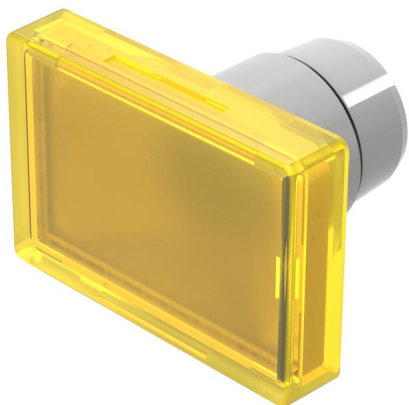

22-903.4 - Lens plastic

Attention: The preview is based on a sample product. This can differ from your current configuration.

Mounting

Design flush

Other Attributes

Weight 0,003 kg
Dimension 17 x 25.5 mm

Operating-/Indication part

Lens optics transparent
Lens colour yellow
Lens material Plastic
Lens profile flat
Lens illumination illuminative