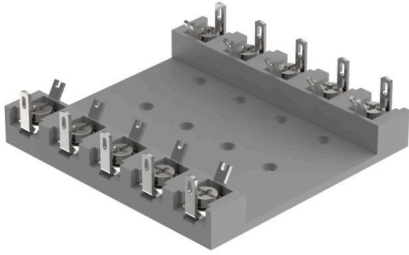

EAO – Your Expert Partner for Human Machine Interfaces

02-912.1 - Terminal plate empty

02-912.1 - Terminal plate empty

Attention: The preview is based on a sample product. This can differ from your current configuration.

Attribute

Dimension	62.5 mm x 15 mm x 60 mm
width	60 mm
Weight	0.025 kg
Operating Voltage/Current	