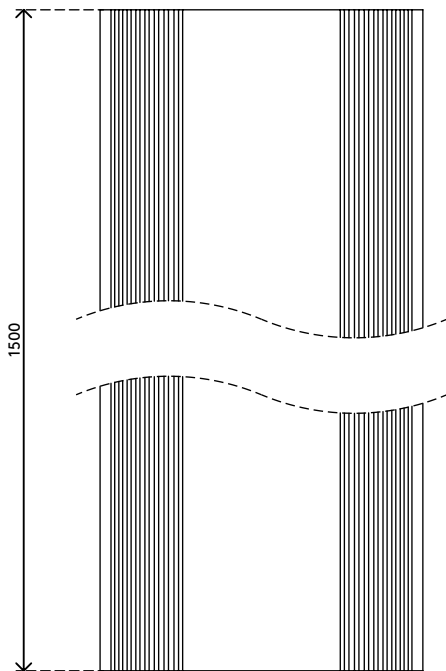

addit 

31.153

Addit cable protector 150 cm 153

The cable protector not only protects cables running over the floor but also prevents tripping. It has sloping edges with non-skid ridges and three large cable ducts to separate data and power cables to prevent interference.

- Curved top with ridges provides grip when stepped on
- Suitable for 6 cables of 7 mm (0,3") thickness
- Enables optimal separation of data and power cables
- Easy to attach to the floor with the adhesive tape
- Dimensions (w x d x h): 83 x 1500 x 15 mm (3,3 x 59,1 x 0,6")