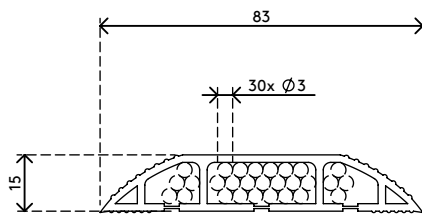

addit 

31.153

Addit cable protector 150 cm 153

The cable protector not only protects cables running over the floor but also prevents tripping. It has sloping edges with non-skid ridges and three large cable ducts to separate data and power cables to prevent interference.

- Curved top with ridges provides grip when stepped on
- Suitable for 6 cables of 7 mm (0,3") thickness
- Enables optimal separation of data and power cables
- Easy to attach to the floor with the adhesive tape
- Dimensions (w x d x h): 83 x 1500 x 15 mm (3,3 x 59,1 x 0,6")

Addit cable protector 150 cm 153

2019/06/20

31.153

 320 x 320 x 115 mm

 1 pcs

 black

 0,995 kg

 805410311537