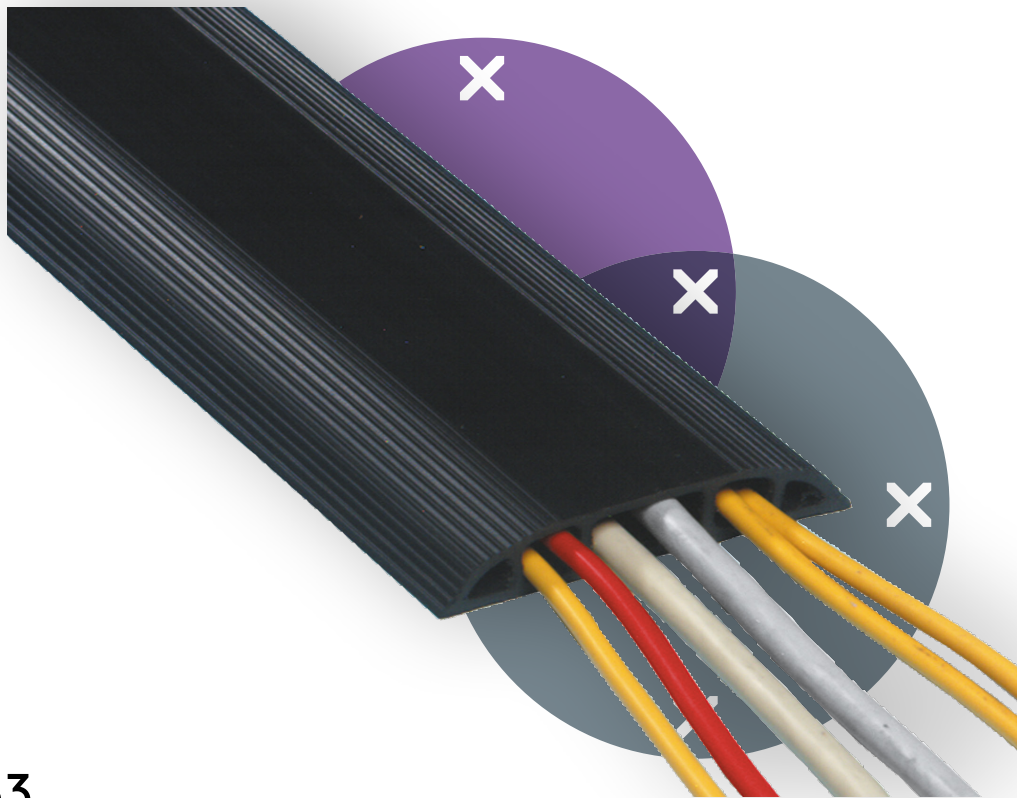

addit 

31.153

Addit cable protector 150 cm 153

The cable protector not only protects cables running over the floor but also prevents tripping. It has sloping edges with non-skid ridges and three large cable ducts to separate data and power cables to prevent interference.

- Curved top with ridges provides grip when stepped on
- Suitable for 6 cables of 7 mm (0,3") thickness
- Enables optimal separation of data and power cables
- Easy to attach to the floor with the adhesive tape
- Dimensions (w x d x h): 83 x 1500 x 15 mm (3,3 x 59,1 x 0,6")

Addit cable protector 150 cm 153

2019/06/20

31.153

 320 x 320 x 115 mm

 1 pcs

 black

 0,995 kg

 805410311537