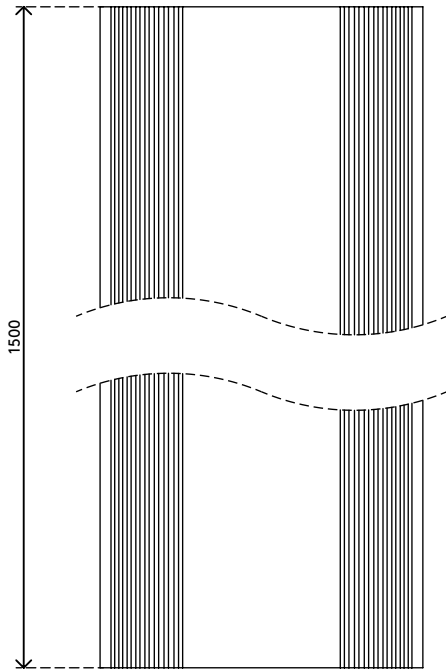

31.150

Addit cable protector 150 cm 150

The cable protector not only protects cables running over the floor but also prevents tripping. It has sloping edges with non-skid ridges and three large cable ducts to separate data and power cables to prevent interference.

- Curved top with ridges provides grip when stepped on
- Suitable for 6 cables of 7 mm (0,3") thickness
- Enables optimal separation of data and power cables
- Easy to attach to the floor with the adhesive tape
- Dimensions (w x d x h): 83 x 1500 x 15 mm (3,3 x 59,1 x 0,6")