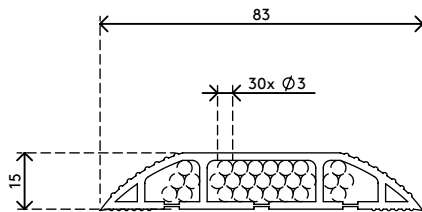

31.150

Addit cable protector 150 cm 150

The cable protector not only protects cables running over the floor but also prevents tripping. It has sloping edges with non-skid ridges and three large cable ducts to separate data and power cables to prevent interference.

- Curved top with ridges provides grip when stepped on
- Suitable for 6 cables of 7 mm (0,3") thickness
- Enables optimal separation of data and power cables
- Easy to attach to the floor with the adhesive tape
- Dimensions (w x d x h): 83 x 1500 x 15 mm (3,3 x 59,1 x 0,6")

Addit cable protector 150 cm 150

2019/06/20

31.150

 320 x 320 x 115 mm

 1 pcs

 grey

 0,995 kg

 805410311506