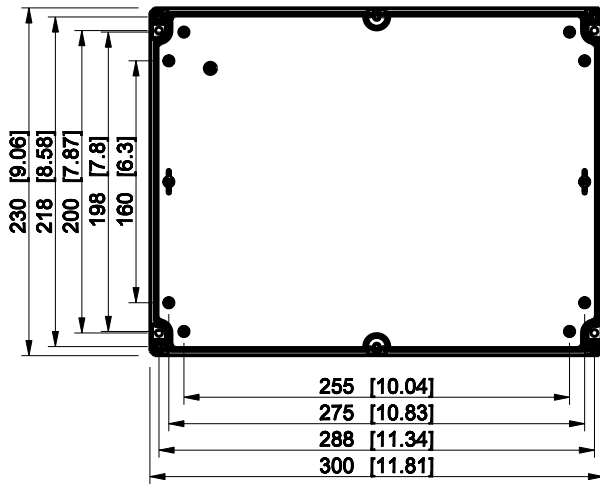

ID	Description	Date	By	Appr.
A				

Dimensions in mm [inches]

Material: Polycarbonate, fiberglass-reinforced	Color: RAL 7035
--	-----------------

Supplier:	Tool No:	Weight [kg]: 0.93	Volume:
-----------	----------	-------------------	---------

DPCP233009G

Scale	Date	18.12.08
1:5	By	PKos
-	Checked	
-	Ctrl	

Replaces:	
Replaced:	
Drw No:	A
Ref:	-
Code:	DPCP233009G
Sheet No:	

model DPCP233009G PART
drawing CUBO_D_DRAWING