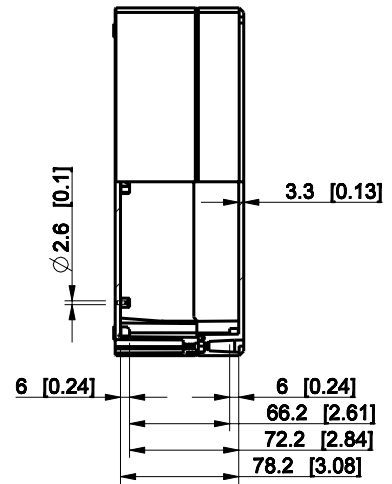

ID	Description	Date	By	Appr.
A				

Dimensions in mm [inches]

Material: Polycarbonate, fiberglass-reinforced	Color: RAL 7035
--	-----------------

Supplier:	Tool No:	Weight [kg]: 0.93	Volume:
-----------	----------	-------------------	---------

DPCP233009G

Scale	Date	18.12.08
1:5	By	PKos
-	Checked	
-	Ctrl	

Replaces:	
Replaced:	
Drw No:	A
Ref:	-
Code:	DPCP233009G
Sheet No:	

model DPCP233009G PART
drawing CUBO_D_DRAWING