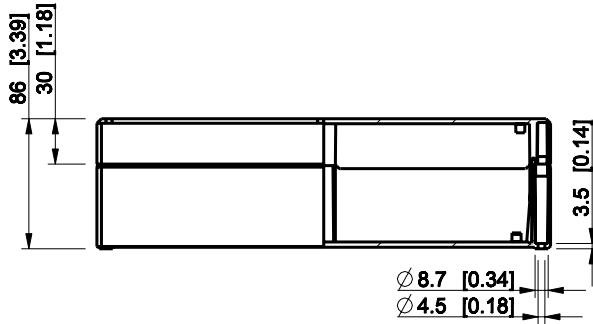

ID	Description	Date	By	Appr.
A				

Dimensions in mm [inches]

Material: Polycarbonate, fiberglass-reinforced	Color: RAL 7035
--	-----------------

Supplier:	Tool No:	Weight [kg]: 0.93	Volume:
-----------	----------	-------------------	---------

DPCP233009G

Scale	Date	18.12.08
1:5	By	PKos
-	Checked	
-	Ctrl	

Replaces:	
Replaced:	
Drw No:	A
Ref:	-
Code:	DPCP233009G
Sheet No:	

model DPCP233009G PART
drawing CUBO_D_DRAWING