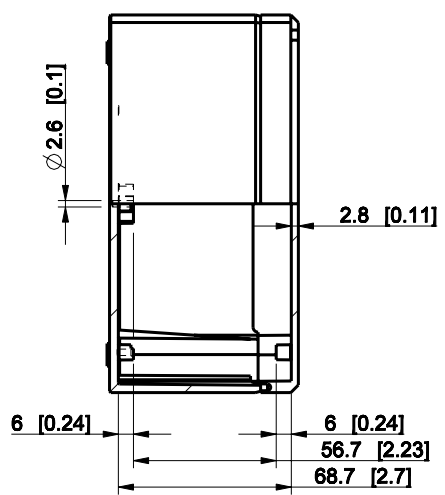

ID	Description	Date	By	Appr.
A				

Dimensions in mm [inches]

Material: Polycarbonate, fiberglass-reinforced Color: RAL 7035

Supplier: Tool No: Weight [kg]: 0.42 Volume:

DPCP152008G

Scale	Date	18.12.08
1:3	By	PKos
-	Checked	
-	Ctrl	

Replaces:	
Replaced:	
Drw No:	A
Ref:	-
Code:	DPCP152008G
Sheet No:	

model DPCP152008G PART
 drawing CUBO_D_2_DRAWING