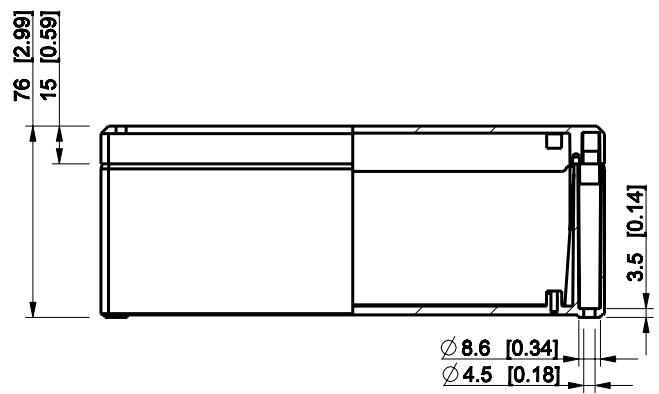

ID	Description	Date	By	Appr.
A				

Dimensions in mm [inches]

Material: Polycarbonate, fiberglass-reinforced Color: RAL 7035

Supplier: Tool No: Weight [kg]: 0.42 Volume:

DPCP152008G

Scale	Date	18.12.08
1:3	By	PKos
-	Checked	
-	Ctrl	

Replaces:	
Replaced:	
Drw No:	A
Ref:	-
Code:	DPCP152008G
Sheet No:	

model DPCP152008G PART
 drawing CUBO_D_2_DRAWING