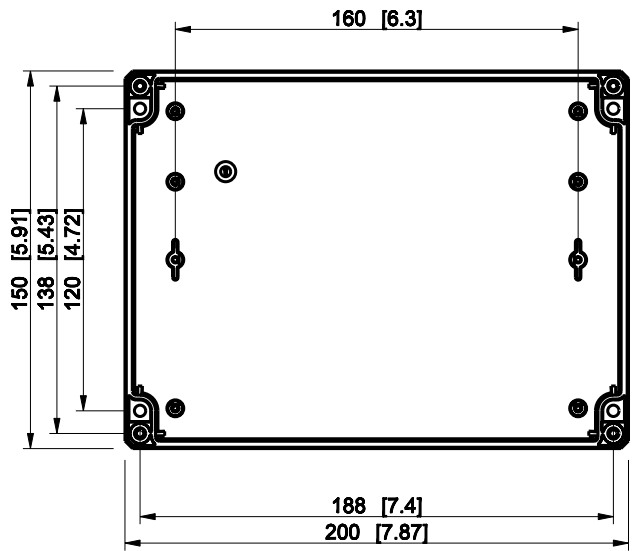

ID	Description	Date	By	Appr.
A				

Dimensions in mm [inches]

Material: Polycarbonate, fiberglass-reinforced Color: RAL 7035

Supplier: Tool No: Weight [kg]: 0.42 Volume:

DPCP152008G

Scale	Date	18.12.08
1:3	By	PKos
-	Checked	
-	Ctrl	

Replaces:	
Replaced:	
Drw No:	A
Ref:	-
Code:	DPCP152008G
Sheet No:	

model DPCP152008G PART
 drawing CUBO_D_2_DRAWING