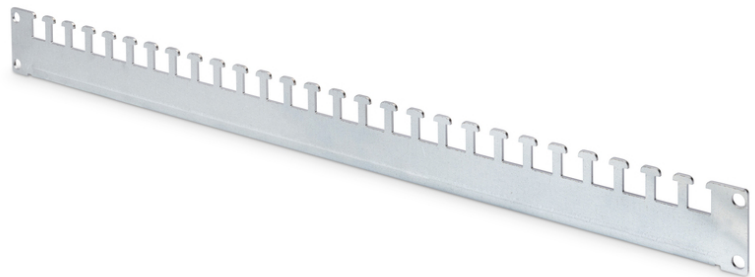

DIGITUS Cable Fixing Rails for 483 mm (19") Cabinets of the Unique & Dynamic Basic Series

DN-19 ORG-600P
EAN 4016032378143

Cable fixing rail for Unique and Dynamic Basic for 600 mm depth racks, 1 rail

The new Cable Fixing Rails are mounted in the depth of the 483 mm (19") cabinet. With the new fixing method at the punched frame profiles of the respective cabinet, they now provide even more scope for cable management applications. The Cable Fixing Rails are suitable for all cabinets of the Unique Series as well as the Dynamic Basic Series of DIGITUS Professional.

Quick and easy cable management with new fixing method for more scope of space.

- Easy & effective cable management
- Installation at the punched frame profile
- 2 mm strong steel sheet, galvanized
- For cabinets with 600 mm depth

Package contents

- 1x cable fixing rail
- 4x mounting screw

Logistics						
	Number (pcs)	Weight (kg)	Depth (cm)	Width (cm)	Height (cm)	cm ³
Packaging Unit Carton	10	5.50	77.00	17.00	11.50	15,053.50
Packaging Unit Inside	1	0.55	74.60	2.20	5.40	886.25
Packaging Unit Single	1	0.55	74.60	2.20	5.40	886.25
Net single without Packaging	1	0.51	74.60	2.20	5.40	886.25