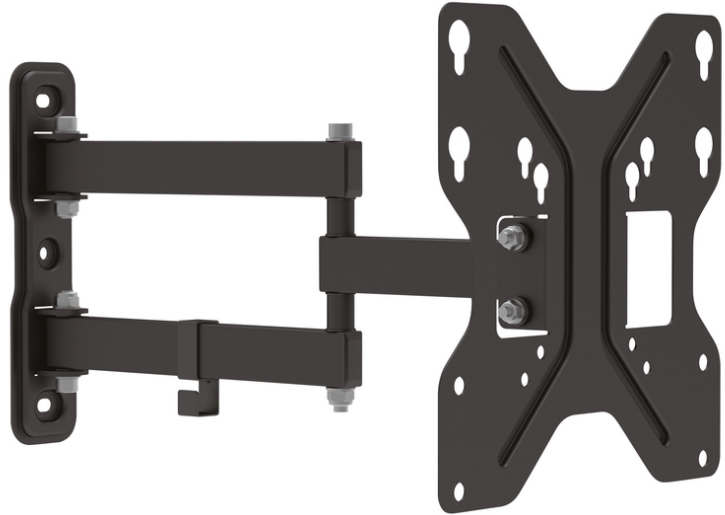

# DIGITUS Universal LED/LCD Monitor Wall Mount

DA-90357  
EAN 4016032382706

### 3D Universal TV/Monitor Mount up to 107cm (42") 15° Tilt, 180° Swivel, max 30kg, VESA max 200x200

Universal wall mount for flexibly aligning the monitor according to your viewing position with three adjustable levels. The universal wall mount allows you to install LED and LCD monitors and TVs of all brands, in sizes up to 107 cm. Simply note the VESA size and the weight of your monitor in order to select an appropriate wall mount.

#### Universal wall mount with adjustment options in all three dimensions

- Suitable for standard VESA mounting patterns of 75 x 75, 100 x 100, 200 x 100, and 200 x 200 mm.
- For mounting devices with a screen diagonal of 48 cm (19") to 107 cm (42") to the wall
- Max. load bearing capacity: 30 kg
- Weight: 1.7 kg