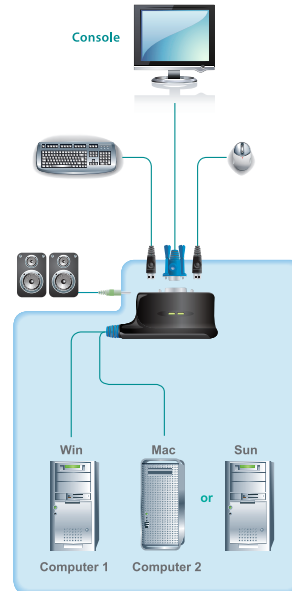

# CS62U/CS62US

## 2-Port USB KVM Switch

Our total USB solution. Link two USB computers to one USB console for a complete USB system compatible with all operating platforms: PC, Mac and Sun.

### Diagram

Supports computers that are equipped with speakers

### Features

- One USB console controls two USB computers
- Compact design, built-in 1.8m cables (CS62U), 0.9m cables (CS62US)
- Hotkey selection for OS and keyboard language
- **Computer Selection via hotkey and USB mouse**
- Multiplatform support — Windows, Linux, Mac, Sun
- **Video DynaSync™ – exclusive ATEN technology, eliminates boot-up display problems and optimizes resolution when switching between ports**
- **Console mouse port emulation/bypass feature supports most mouse driver NEW!**
- USB mouse port can be used for USB hub and USB peripheral sharing\*
- **Supports gaming keyboards NEW!**
- **Supports multifunction and wireless keyboards and mice NEW!**
- All-in-one design
- With speaker support
- Superior video quality – up to 2048 x 1536; DDC2B
- Auto Scan function to monitor computer operation
- Non-powered