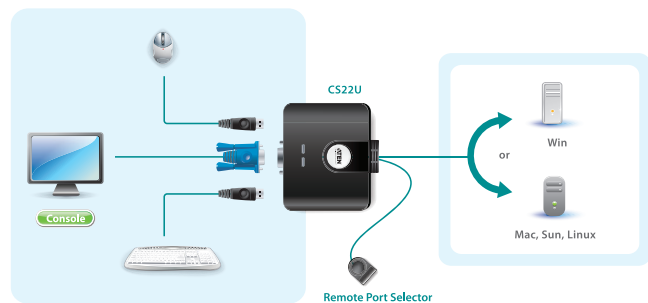

2-Port USB Cable KVM Switch

The CS22U is a 2-port USB Cable KVM Switch that provides a simple and quick method of selecting computers – a built-in remote port selector. This allows the CS22U unit to be hidden from sight, while the remote port selector can be placed conveniently on the desktop.

The CS22U's compact all-in-one design makes it ideal for multiplatform desktop applications that require high resolution video.

Setup

Features

- One USB console controls two USB computers
- Supports multifunction mice
- Multiplatform support – Windows, Mac, Linux and Sun
- Superior video quality – up to 2048 x 1536; DDC2B
- Non-powered

Specifications

Function		CS22U	
Computer Connections		2	
Port Selection		Remote Port Selector	
Connectors	Console Ports	Keyboard	1 x USB Type A Female (Black)
		Video	1 x HDB-15 Female (Blue)
		Mouse	1 x USB Type A Female (Black)
	KVM Ports	Keyboard/Mouse	2 x USB Type A Male (Black)
Video		2 x HDB-15 Male (Blue)	
LEDs	Selected	2	
Cable Length	Computers	0.9 m	
	Remote Port Selector	1.8 m	
Emulation	Keyboard / Mouse	USB	
Video		2048 x 1536, DDC2B	
Environment	Operating Temp.	0–50°C	
	Storage Temp.	-20–60°C	
	Humidity	0–80% RH, Non-condensing	
Physical Properties	Housing	Plastic	
	Weight	0.31 kg	
	Dimensions (L x W x H)	8.24x7.71x2.46 cm	