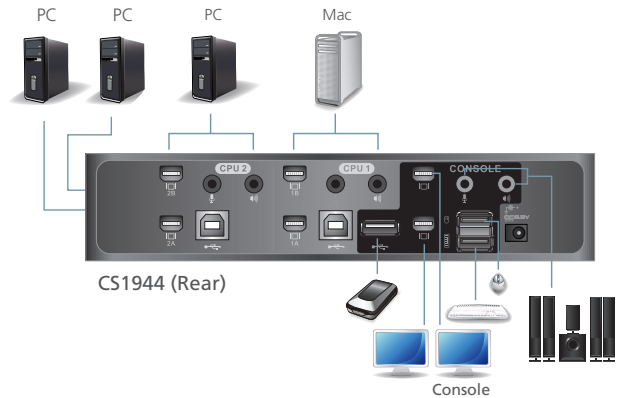

Specification

Function		CS1942	CS1944
Computer Connections		2	4
Port Selection		Touch Panel Switches, Hotkey, Mouse*	
Console Ports	Keyboard	1 x USB Type A F (Black, rear panel)	
	Video	2 x Mini DisplayPort Type A F (Black)	
	Mouse	1 x USB Type A F (Black, rear panel)	
	Speaker	1 x Mini TOSLINK Jack F (Black) 1 x 3.5mm Audio Jack F (Green)	
	Microphone	1 x Mini TOSLINK Jack F (Black) 1 x 3.5mm Audio Jack F (Pink)	
Connectors	Keyboard / Mouse	2 x USB Type B F (White)	4 x USB Type B F (White)
	Video	4 x Mini DisplayPort Type A F (Black)	8 x Mini DisplayPort Type A F (Black)
	Speaker	2 x Mini TOSLINK Jack F (Black)	4 x Mini TOSLINK Jack F (Black)
	Microphone	2 x Mini TOSLINK Jack F (Black)	4 x Mini TOSLINK Jack F (Black)
USB 2.0 Hub		2 x USB Type A F (White; 1 x Front panel, 1 x Rear panel)	
Power		1 x DC Jack	
Switches	Selected	3 x Point Touch Panel	5 x Point Touch Panel
	KVM	2 x Orange	4 x Orange
LEDs	Audio	2 x Green	4 x Green
	USB	2 x Green	4 x Green
Emulation	Keyboard	USB	
	Mouse	USB	
Video		DP: 2560 x 1600 resolution @ 60Hz, or 3D Display 1920 x 1080 resolution @ 120Hz	
Scan Interval		1 ~ 99 seconds (Default: 5 seconds)	
Power Consumption		DC 5.3V, 6.68 W	DC5.3V, 8.63W
Environment	Operation Temp.	0-50°C	
	Storage Temp.	-20-60°C	
	Humidity	0-80% RH, Non-condensing	
Physical Properties	Housing	Plastic	
	Weight	556 Kg	614 Kg
	Dimension (L x W x H)	197 x 197 x 44.70 mm	

* Product specifications and appearance are subject to change without notice.