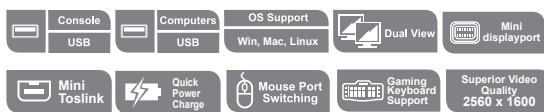

## 2/4-Port USB2.0 Mini DisplayPort Dual View KVM Switch

The CS1942 / CS1944 2/4-port USB 2.0 Dual View Mini DisplayPort KVM Switch allows access to 2/4 computers from a single USB keyboard and USB mouse with dual displays. The KVM switches amazing functionality combines a Dual view 2/4-port Mini DisplayPort switch, with a 2-port USB 2.0 hub, and front panel USB quick charge port for mobile devices.

### Features

- One dual-view USB console independently and simultaneously controls two/four Mini DisplayPort computers and two USB devices
- **USB quick charge mode (front panel USB port)**
- Mini DisplayPort 1.1a & HDCP compatible
- Full bass response provides a rich experience for digital surround sound systems via Mini-TOSLINK
- **Superior video quality - enables up to 2650 x 1600 resolution and 3D displays up to 1920x1080 resolution at 120Hz.**
- **Nvidia 3D Vision Ready**
- 2-port USB 2.0 hub built in, fully compliant with USB 2.0 specifications
- Computer selection via front touch panel /hotkeys/ mouse\*
- Independent switching for USB peripherals, audio, and KVM focus
- Keyboard and Mouse support emulation and bypass
- Power on Detection
- Mac keyboard support and emulation\*\*
- Multilingual keyboard mapping - Supports English, Japanese, and French keyboards
- Multiplatform support- Windows, Linux and Mac