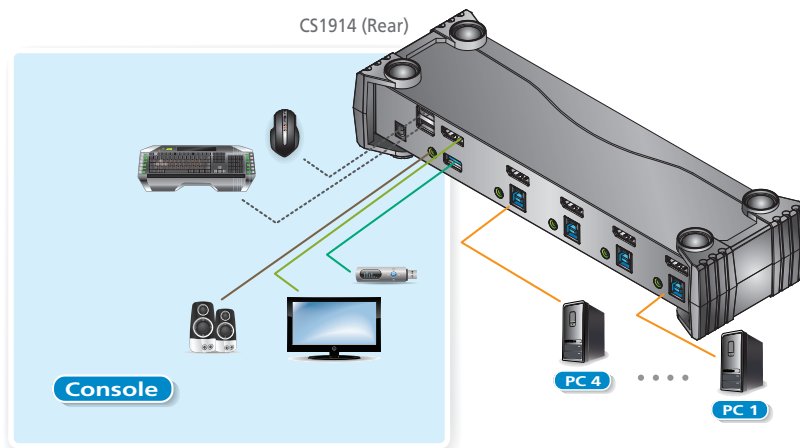

Note:

* Mouse port switching is only supported under mouse emulation mode with a USB 3-button mouse wheel.

** HD audio through DisplayPort cannot be switched independently.

*** Dual-Mode DisplayPort technology (DP++) does not require an active adapter for most single display setups. Active DisplayPort adapters are recommended if you are unsure of the video source's DP++ compatibility.

**** PC keyboard combinations emulate Mac keyboards. Mac keyboards only work with their own operating system.