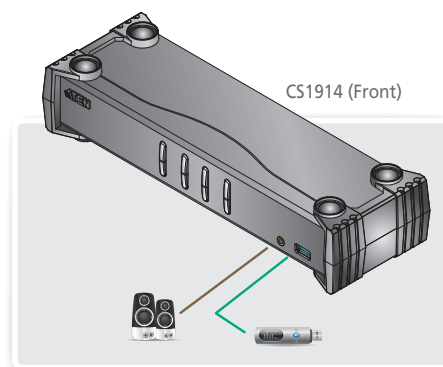

Note:

* Mouse port switching is only supported under mouse emulation mode with a USB 3-button mouse wheel.

** HD audio through DisplayPort cannot be switched independently.

*** Dual-Mode DisplayPort technology (DP++) does not require an active adapter for most single display setups. Active DisplayPort adapters are recommended if you are unsure of the video source's DP++ compatibility.

**** PC keyboard combinations emulate Mac keyboards. Mac keyboards only work with their own operating system.