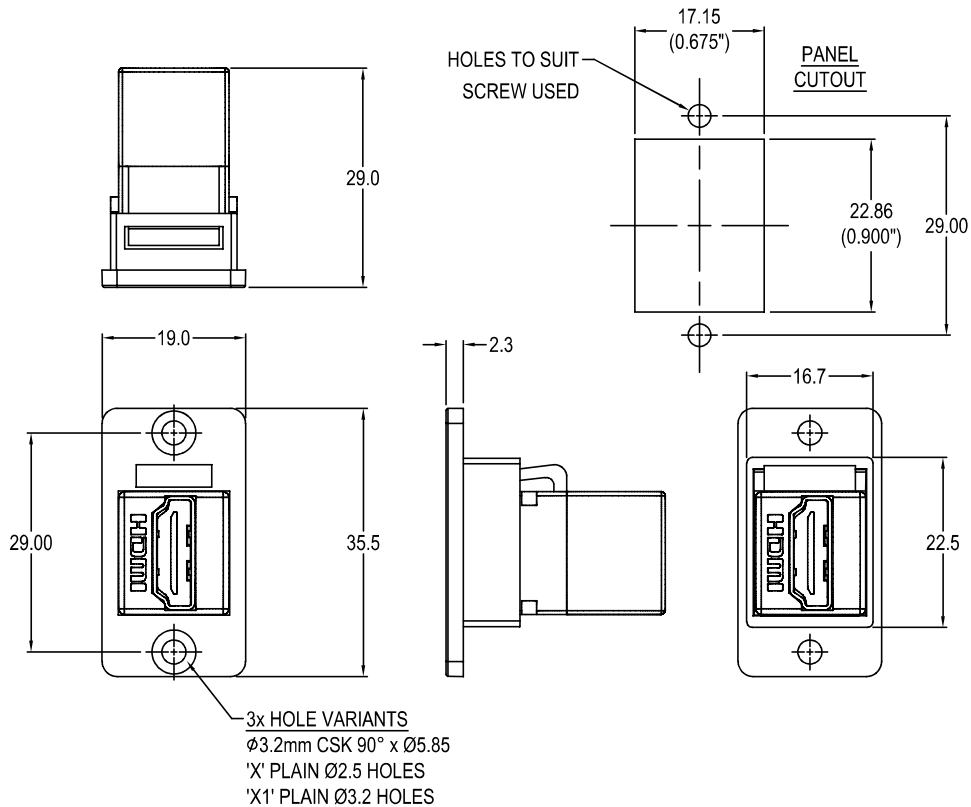

SLIM HDMI FEMALE - FEMALE FRONT MOUNTING FEEDTHROUGH CONNECTOR

Feedthrough Features

- Fits standard rectangular cutout.
- Various hole mounting options.
- No soldering or punch termination. Use standard cable for each connector style.
- Low rear profile.

General:

Please note: Functionality is affected by cable quality, length and cable wiring configuration.

VARIANTS

Part No.	
CP30600G	SLIM FM HDMI F-F Black plastic frame, CSK holes
CP30600GX	SLIM FM HDMI F-F Black plastic frame, Ø2.5 PLAIN holes
CP30600GX1	SLIM FM HDMI F-F Black plastic frame, Ø3.2 PLAIN holes

Material:

1. Insert: ABS UL94 HB
2. Plastic Frame: Polyamide UL94 V2
3. Shell: Gold plated
4. Contacts: Gold Plated